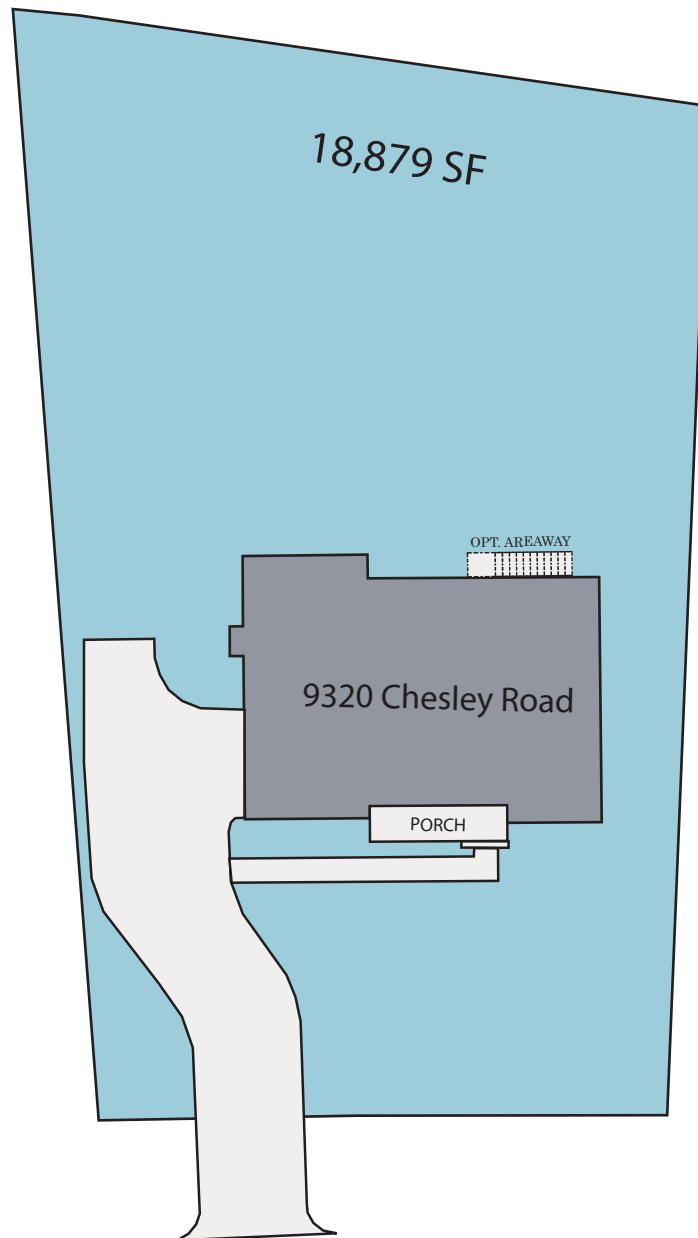

Homesite Layout

9320 Chesley Road, Potomac, Maryland

BEACON **CREST**
HOMES

(703) 342-2020 • www.BeaconCrestHomes.com