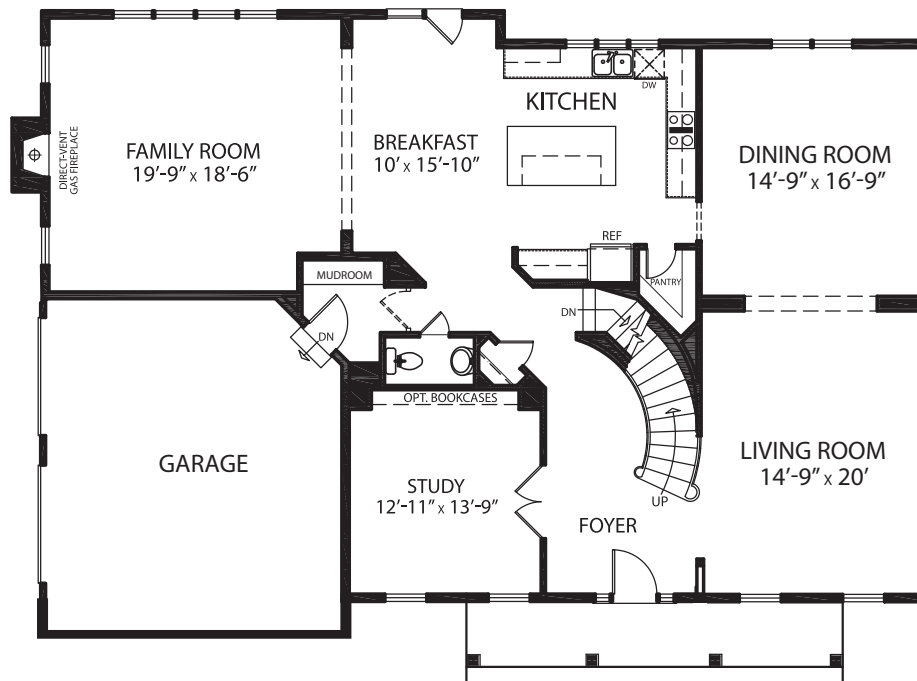

11912 Ambleside Drive

Potomac, MD

BEACON CREST
HOMES

(703) 342-2020 • www.BeaonCrestHomes.com

11912 Ambleside Drive

Potomac, MD

LOWER LEVEL

FIRST LEVEL

SECOND LEVEL

BEACON CREST
HOMES

(703) 342-2020 • www.BeaconCrestHomes.com

All floorplans, dimensions and elevations are approximate and subject to change without notice. Room dimensions and window locations may vary with elevation. Elevation depiction is artist's rendering.