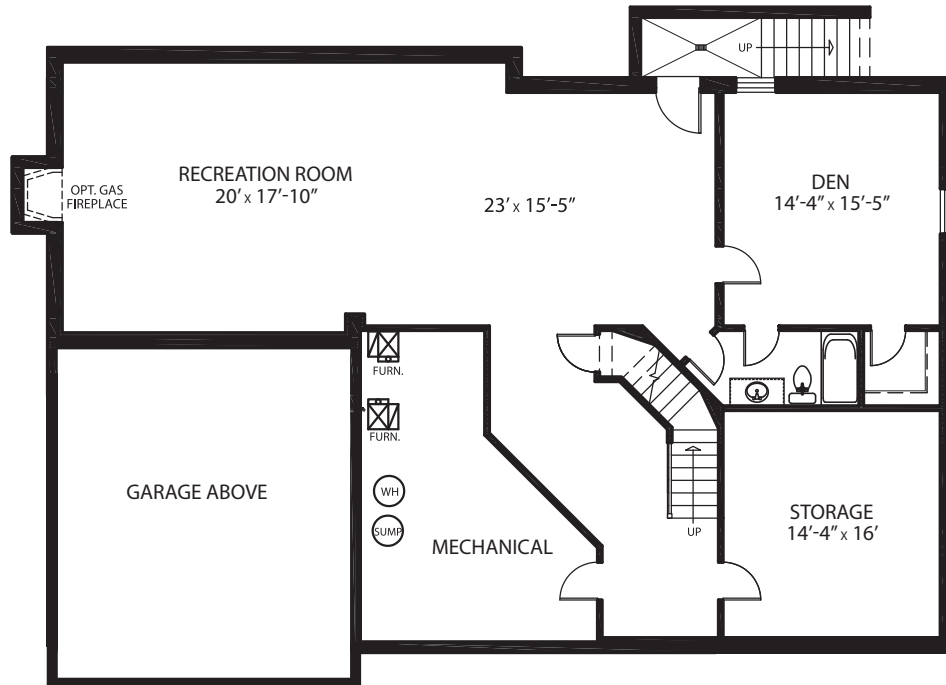

11912 Ambleside Drive

Potomac, MD

BEACON CREST
HOMES

(703) 342-2020 • www.BeaonCrestHomes.com

11912 Ambleside Drive

Potomac, MD

LOWER LEVEL

FIRST LEVEL

SECOND LEVEL

BEACON CREST
HOMES

(703) 342-2020 • www.BeaconCrestHomes.com

All floorplans, dimensions and elevations are approximate and subject to change without notice. Room dimensions and window locations may vary with elevation. Elevation depiction is artist's rendering.