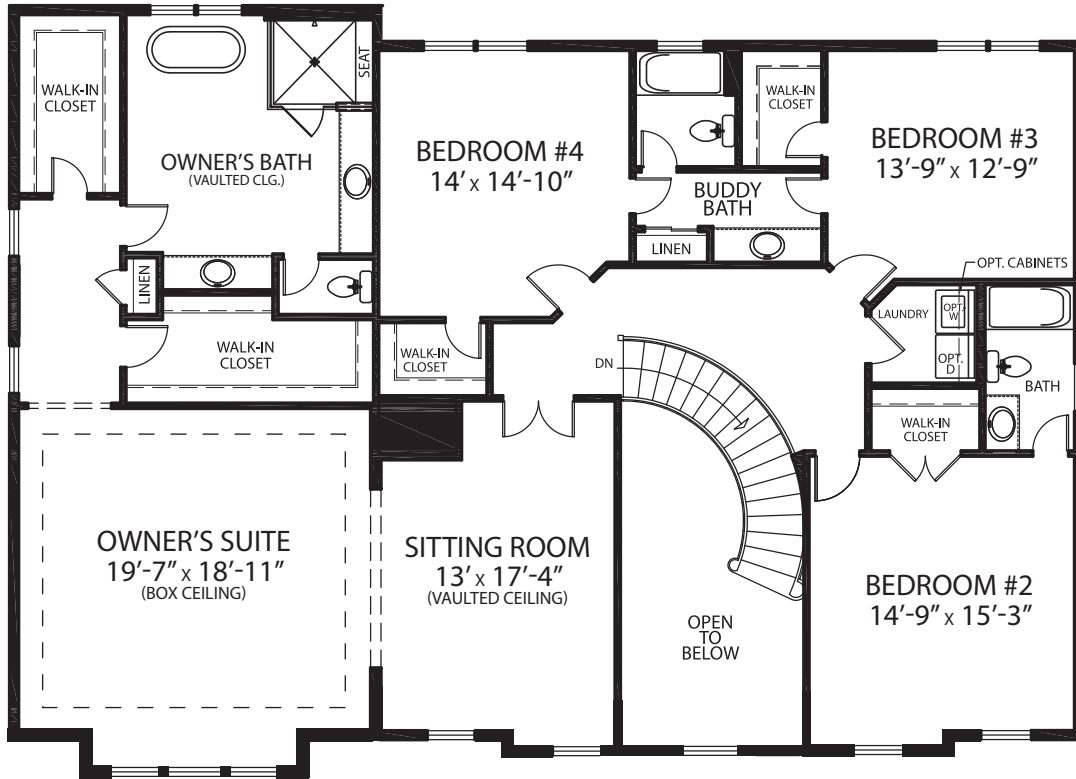

11912 Ambleside Drive

Potomac, MD

BEACON CREST
HOMES

(703) 342-2020 • www.BeaonCrestHomes.com

11912 Ambleside Drive

Potomac, MD

LOWER LEVEL

FIRST LEVEL

SECOND LEVEL

BEACON CREST
HOMES

(703) 342-2020 • www.BeaconCrestHomes.com

All floorplans, dimensions and elevations are approximate and subject to change without notice. Room dimensions and window locations may vary with elevation. Elevation depiction is artist's rendering.