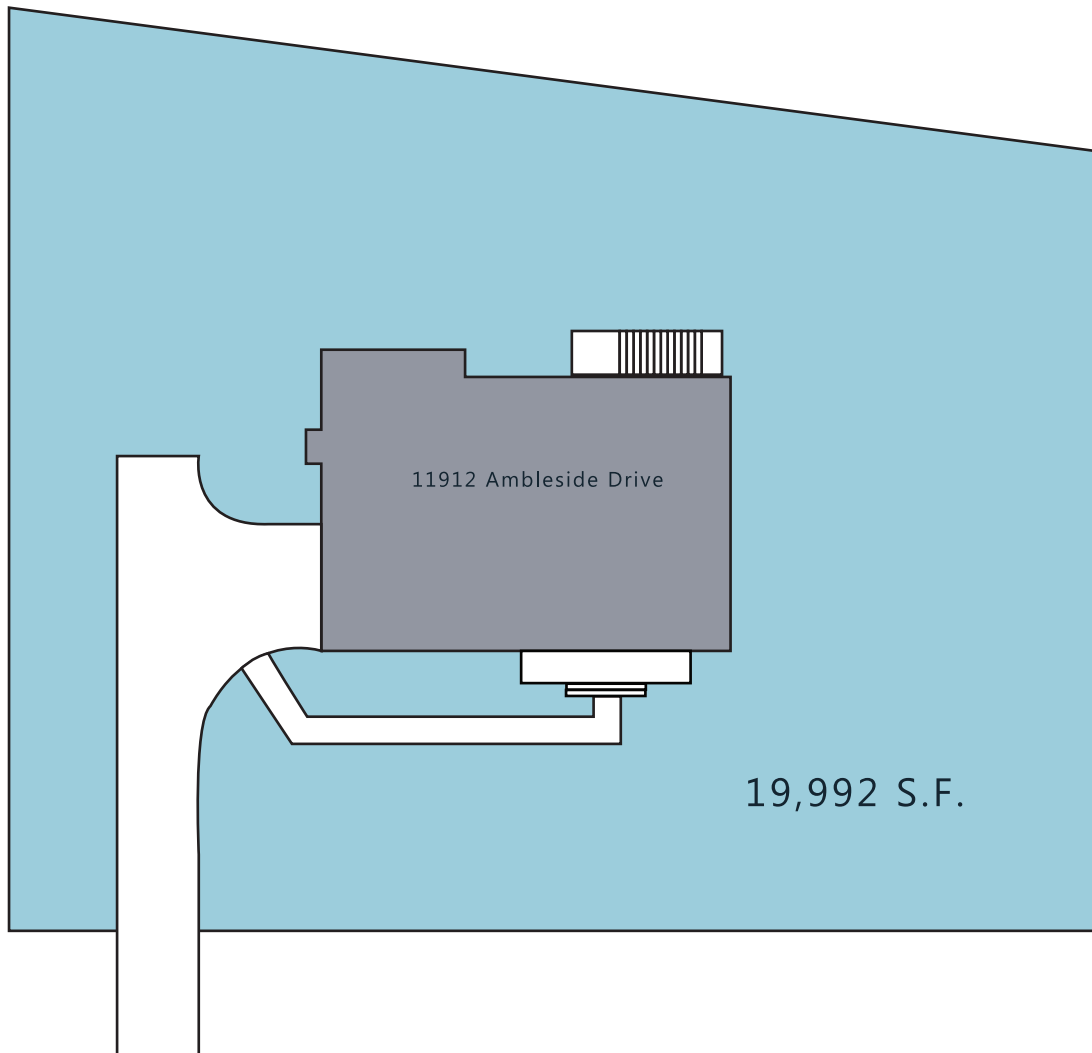

Homesite Layout

11912 Ambleside Drive, Potomac, MD

BEACON **CREST**
HOMES

(703) 342-2020 • www.BeaconCrestHomes.com