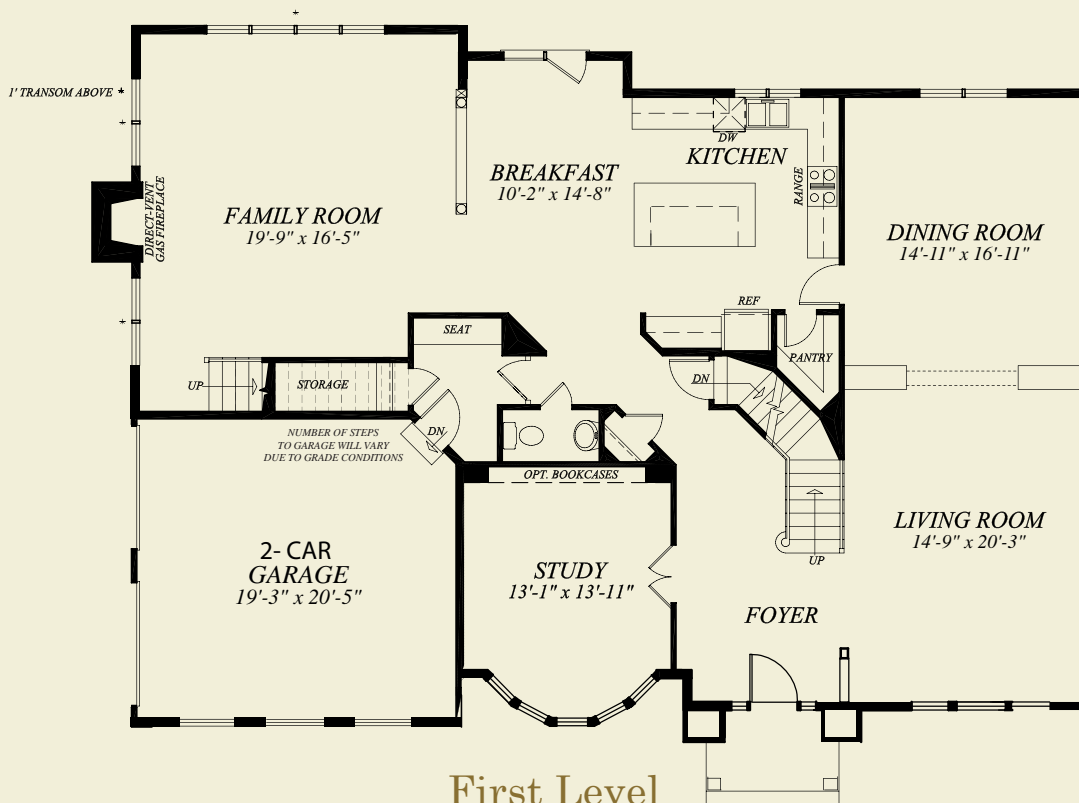

9324 Chesley Road

Potomac, Maryland

All floorplans and elevations are approximate and subject to change without notice. Room dimensions and window locations may vary with elevation.