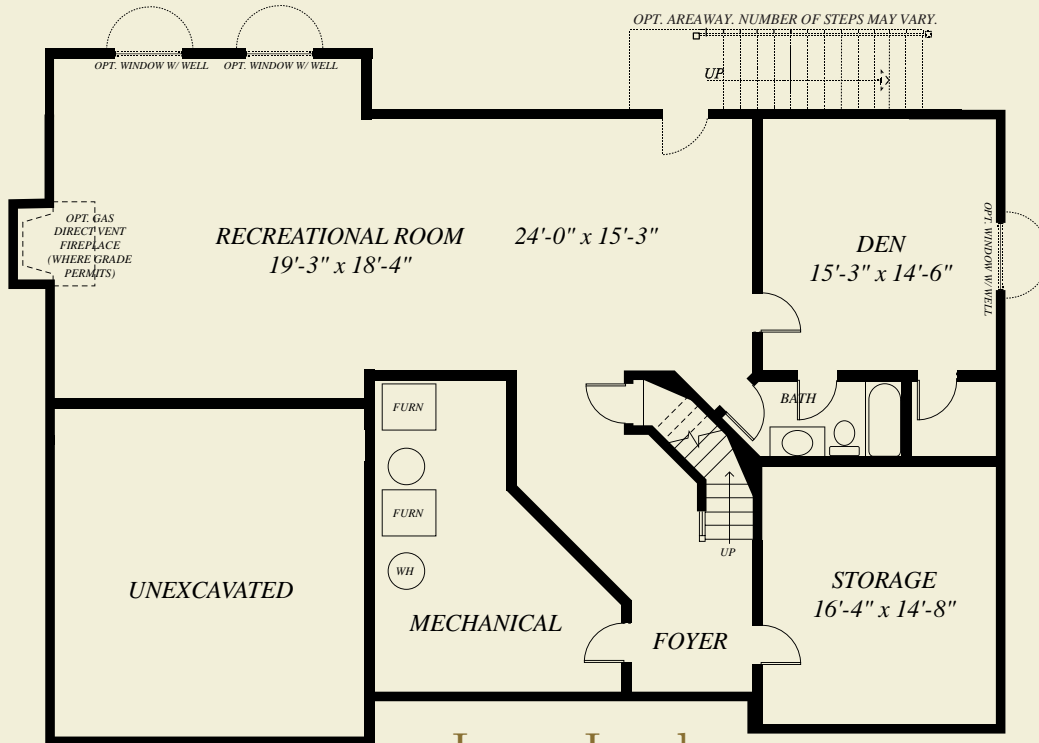

9324 Chesley Road

Potomac, Maryland

All floorplans and elevations are approximate and subject to change without notice. Room dimensions and window locations may vary with elevation.