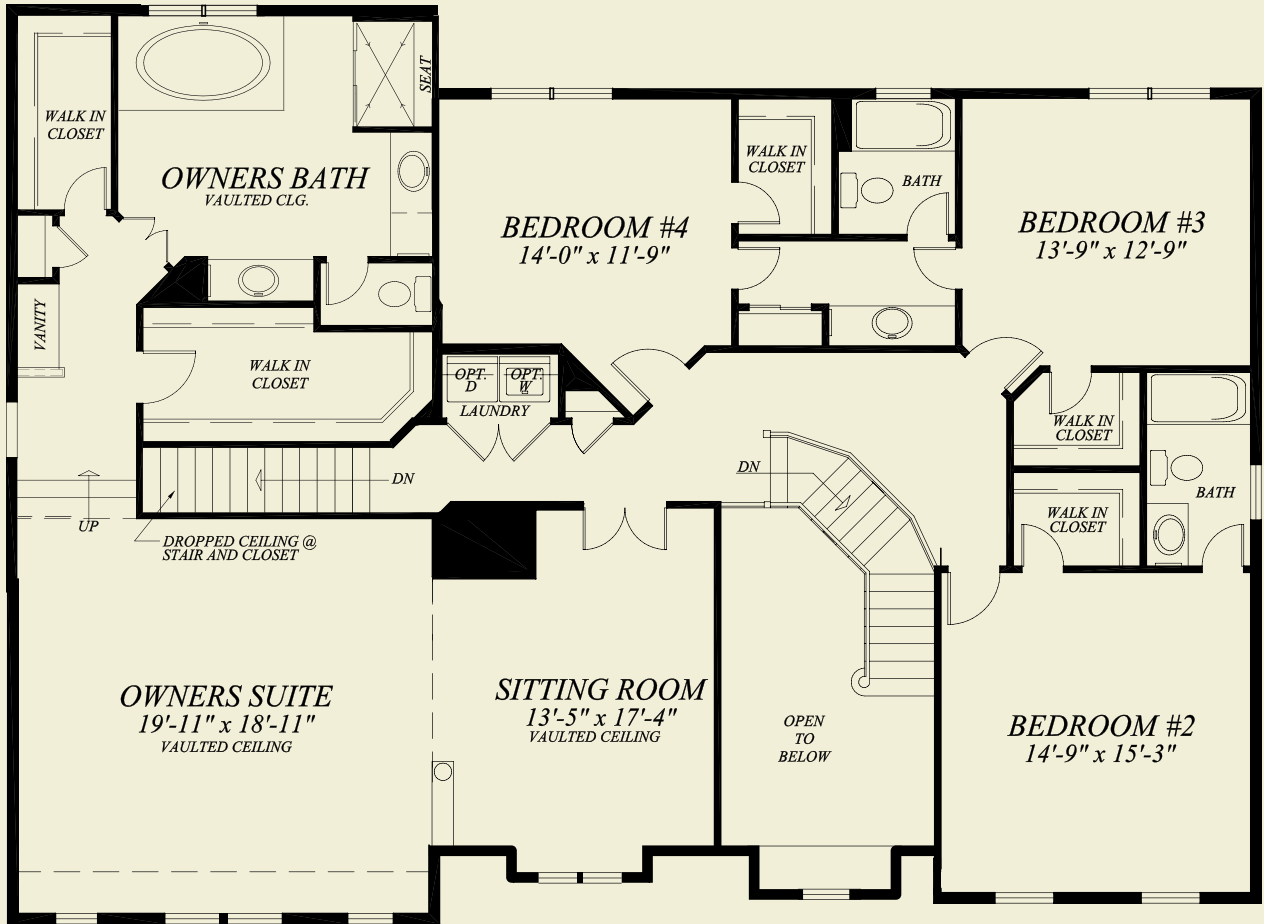

Second Level

BEACON CREST
HOMES

(703) 342-2020 • BeaconCrestHomes.com

All floorplans and elevations are approximate and subject to change without notice. Room dimensions and window locations may vary with elevation.

Standard Features

LUXURY FINISHES

- FAMILY ROOM GAS DIRECT VENT FIREPLACE WITH STONE SURROUND
- 9' BASEMENT WALLS (APPROX. 8'9" FINISHED)
- 9' CEILINGS ON FIRST FLOOR
- 9' CEILINGS ON SECOND FLOOR
- 3-PIECE CROWN MOLDING IN LOWER FOYER, FAMILY ROOM, LIVING ROOM, DINING ROOM AND STUDY
- 7 ¼" COLONIAL BASE BOARD ON FIRST FLOOR AND UPPER HALL
- OVERSIZED WINDOW AND DOOR TRIM ON FIRST FLOOR AND UPPER HALL
- OVERSIZED CHAIR RAIL IN DINING ROOM AND FOYER
- CEILING MEDALLION IN DINING ROOM
- PARTIAL TWO-STORY FOYER
- STAINED SOLID OAK RAILINGS (FOYER, HAND-FINISHED ON SITE)
- OAK STAIRS (MAIN LEVEL FOYER, HAND-FINISHED ON SITE)
- HARDWOOD THROUGHOUT FIRST FLOOR, UPPER HALL & OWNER'S SUITE, HAND-FINISHED ON SITE
- FLOWGUARD GOLD® CPVC WATER PIPES
- CATHEDRAL OR VAULTED CEILING IN OWNER'S SUITE
- TWO-CAR SIDE LOAD GARAGE
- SECURITY SYSTEM WITH 1 YEAR MONITORING AGREEMENT
- TECH WIRING PACKAGE
- LOW V.O.C. INTERIOR PAINT
- TWO-TONE INTERIOR PAINT PACKAGE
- RECESSED LIGHTING PACKAGE
- BRUSH NICKEL HARDWARE INCLUDING LEVERED INTERIOR DOOR HANDLES
- FIRE SPRINKLERS

DELUXE BATHS

- KOHLER FIXTURE PACKAGE
- WHITE PLUMBING FIXTURES THROUGHOUT
- POWDER ROOM:
 - PEDESTAL SINK
 - DECORATIVE GLASS MIRROR
 - BRUSHED NICKEL FAUCET
 - HARDWOOD FLOORING
- OWNER'S BATH:
 - 12"x12" WHITE CERAMIC TILE FLOORING
 - 8"x10" WHITE CERAMIC TILE TUB AND SHOWER SURROUNDS
 - SOAKING TUB
 - GLASS SHOWER DOOR ENCLOSURE
 - VAULTED CEILING
 - SEPARATE SHOWER
 - GRANITE VANITY TOPS
 - WOOD VANITIES
 - MIRRORED MEDICINE CABINET
- SECONDARY BATHS:
 - 6"x6" WHITE CERAMIC TILE FLOORING
 - 6"x6" WHITE CERAMIC TILE TUB AND SHOWER SURROUNDS
 - SINGLE BOWL CULTURED MARBLE VANITY TOPS
 - WOOD VANITIES
 - MIRRORED MEDICINE CABINET