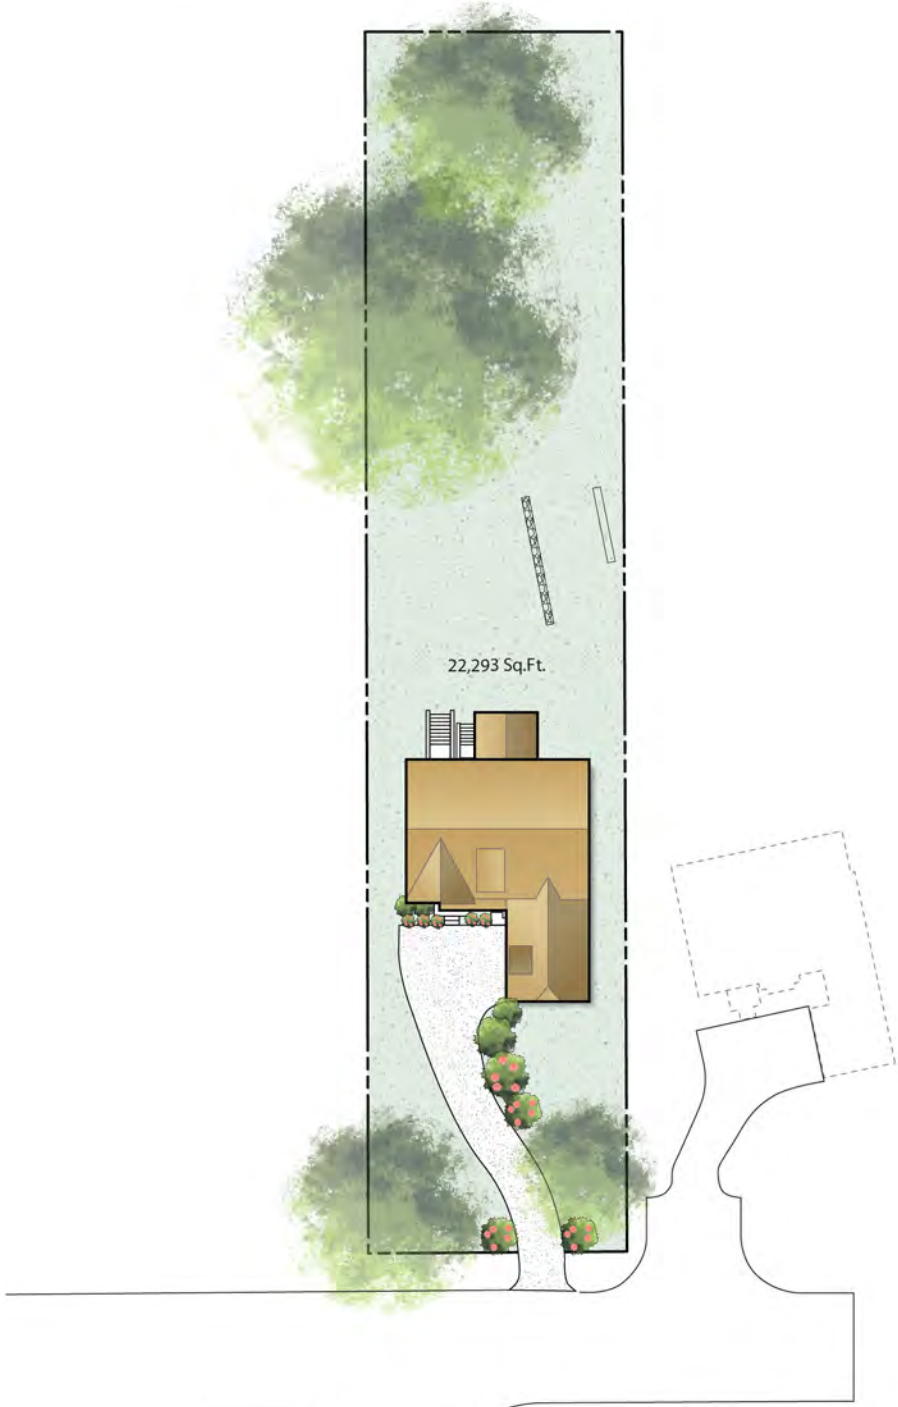

Homesite Layout

2311 Meridian Street, Falls Church, VA

BEACON **CREST**
HOMES

(703) 342-2020 • www.BeaconCrestHomes.com