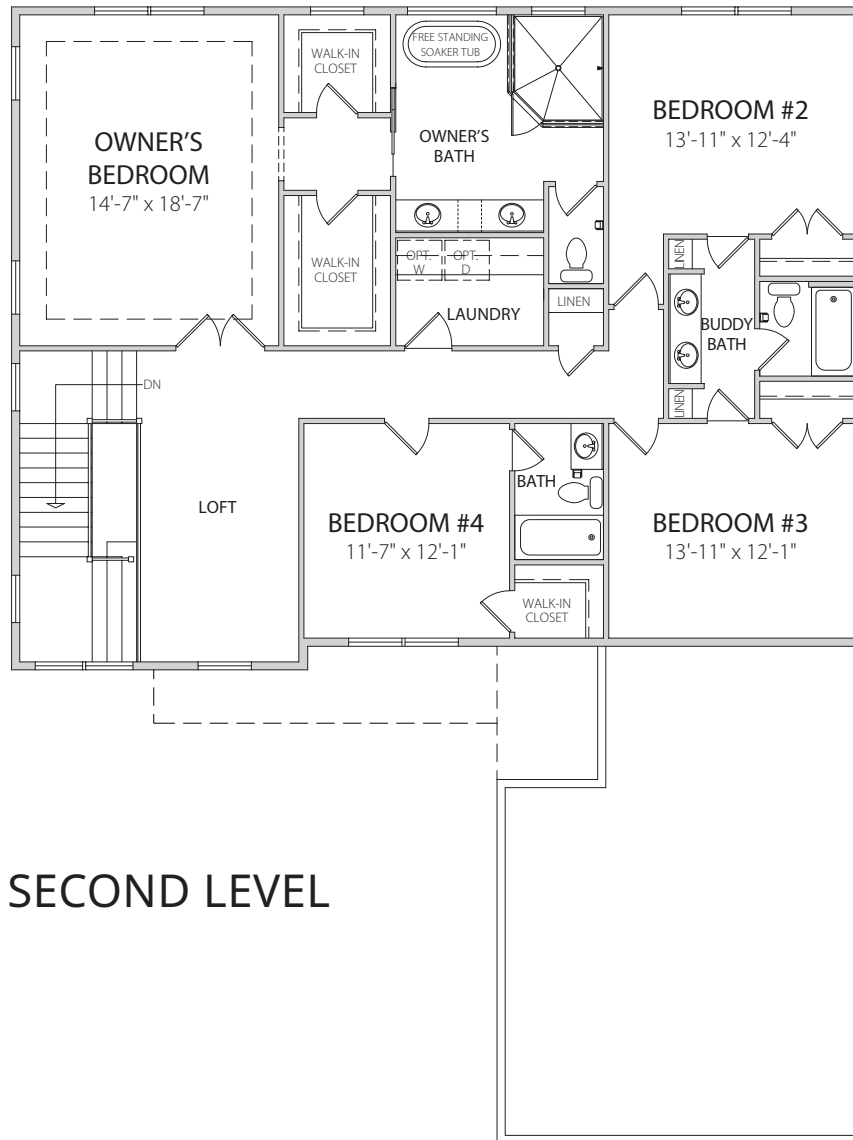

2311 Meridian Street

Falls Church, VA

SECOND LEVEL

BEACON CREST
HOMES

(703) 342-2020 • www.BeaonCrestHomes.com

All floorplans, dimensions and elevations are approximate and subject to change without notice. Room dimensions and window locations may vary with elevation.