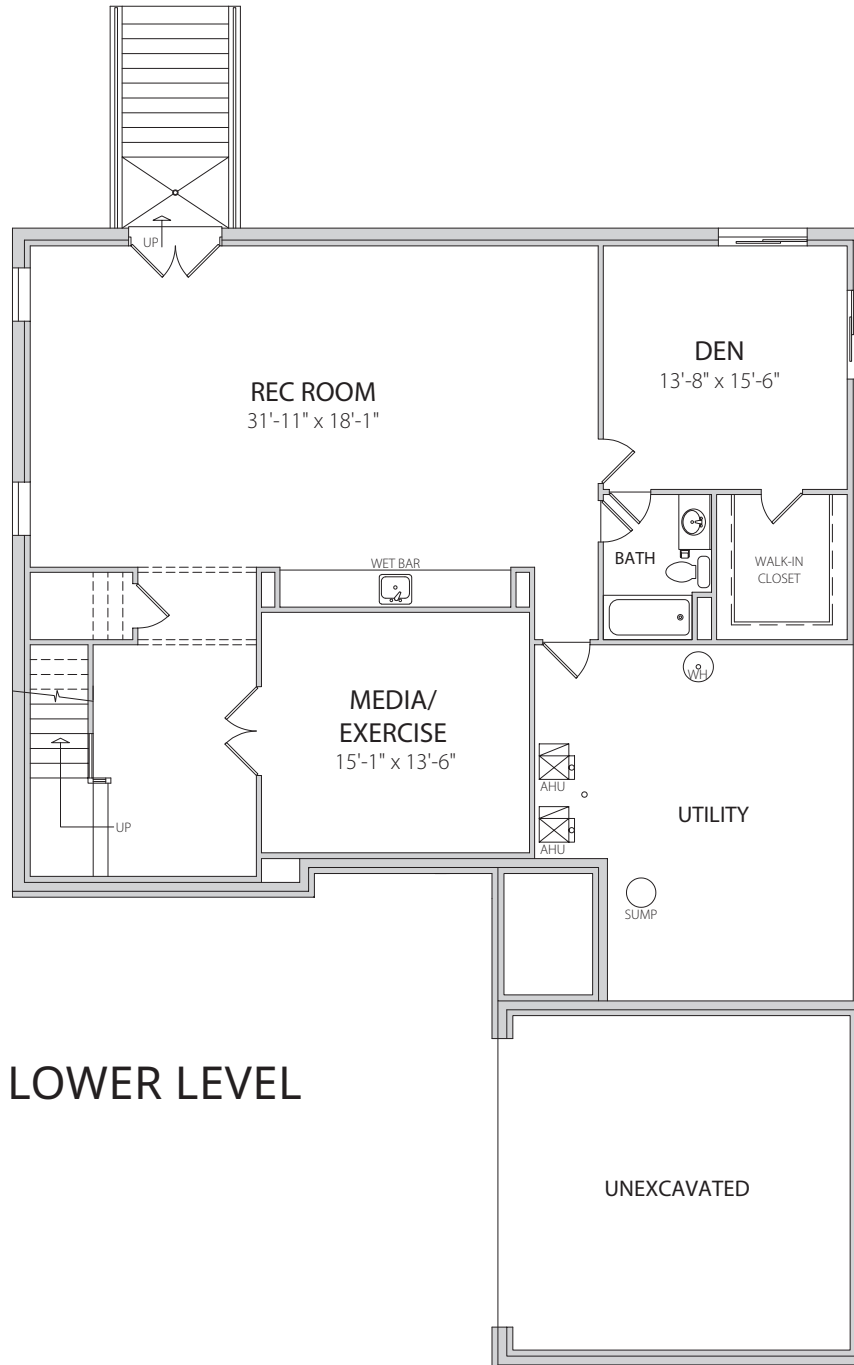

2311 Meridian Street

Falls Church, VA

BEACON  **CREST**
HOMES

(703) 342-2020 • www.BeaconCrestHomes.com

Elevation depiction is artist's rendering.

2311 Meridian Street

Falls Church, VA

BEACON CREST
HOMES

(703) 342-2020 • www.BeaconCrestHomes.com

All floorplans, dimensions and elevations are approximate and subject to change without notice. Room dimensions and window locations may vary with elevation.

2311 Meridian Street