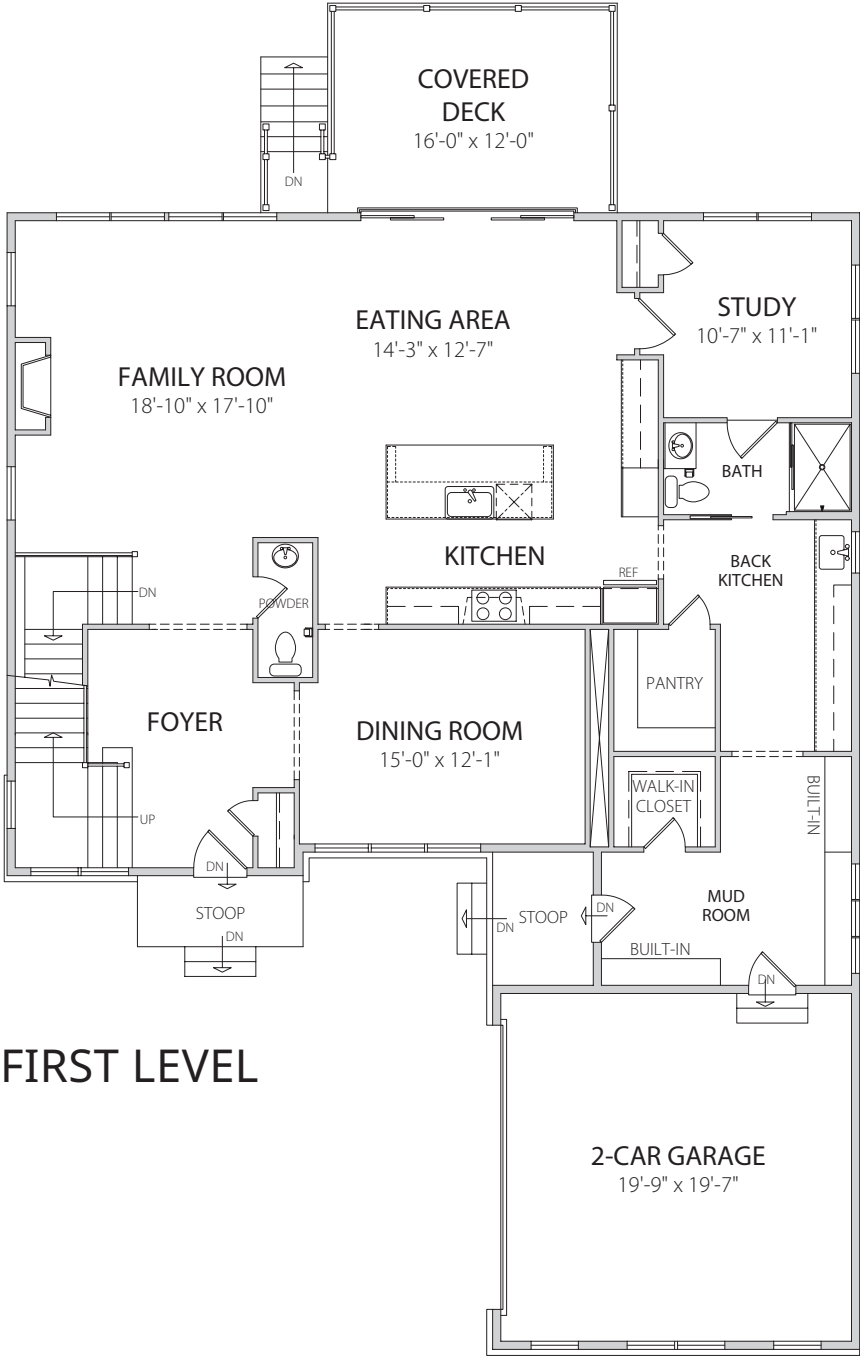

2311 Meridian Street

Falls Church, VA

BEACON CREST
HOMES

(703) 342-2020 • www.BeaconCrestHomes.com

All floorplans, dimensions and elevations are approximate and subject to change without notice. Room dimensions and window locations may vary with elevation.