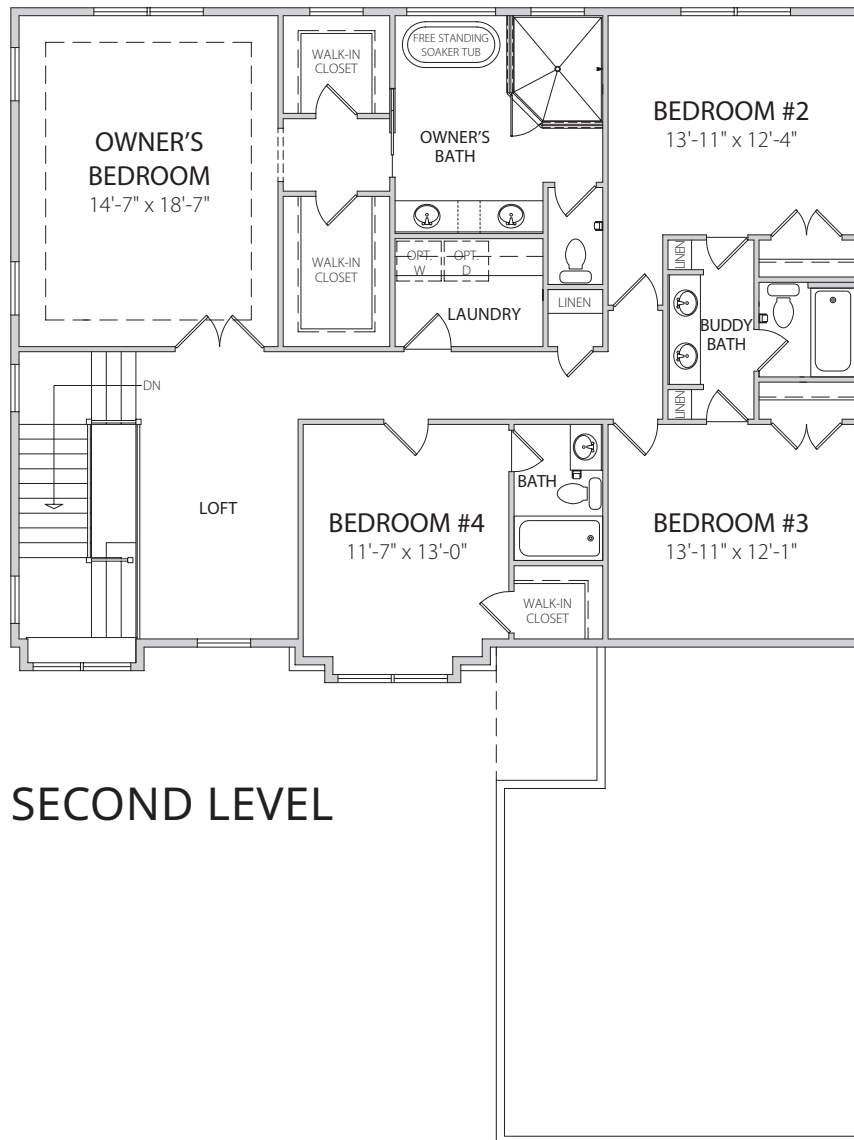

2313 Meridian Street

Falls Church, VA

SECOND LEVEL

BEACON CREST
HOMES

(703) 342-2020 • www.BeaconCrestHomes.com

All floorplans, dimensions and elevations are approximate and subject to change without notice. Room dimensions and window locations may vary with elevation.