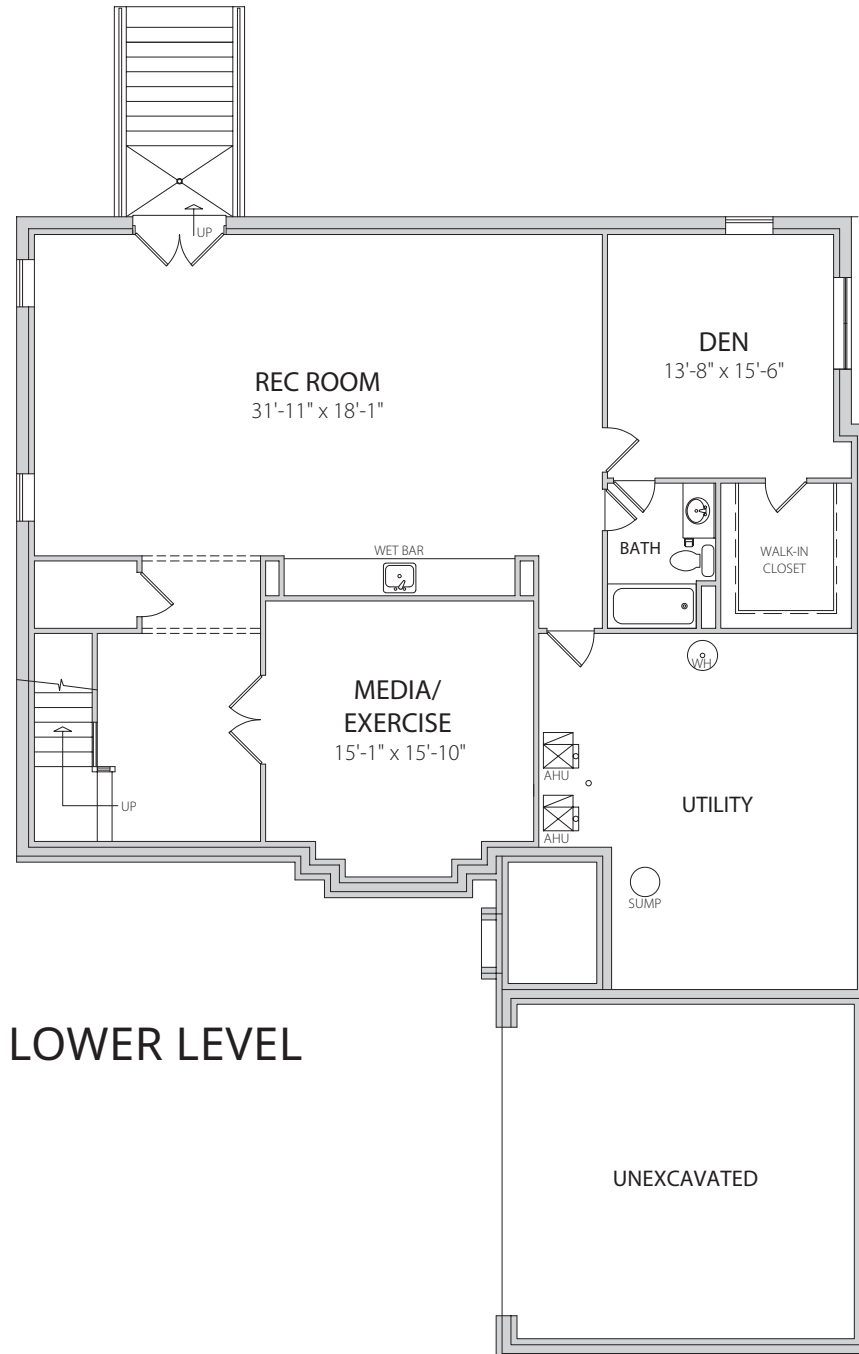

2313 Meridian Street

Falls Church, VA

BEACON  **CREST**
HOMES

(703) 342-2020 • www.BeaconCrestHomes.com

Elevation depiction is artist's rendering.

2313 Meridian Street

Falls Church, VA

BEACON CREST
HOMES

(703) 342-2020 • www.BeaconCrestHomes.com

All floorplans, dimensions and elevations are approximate and subject to change without notice. Room dimensions and window locations may vary with elevation.

2313 Meridian Street