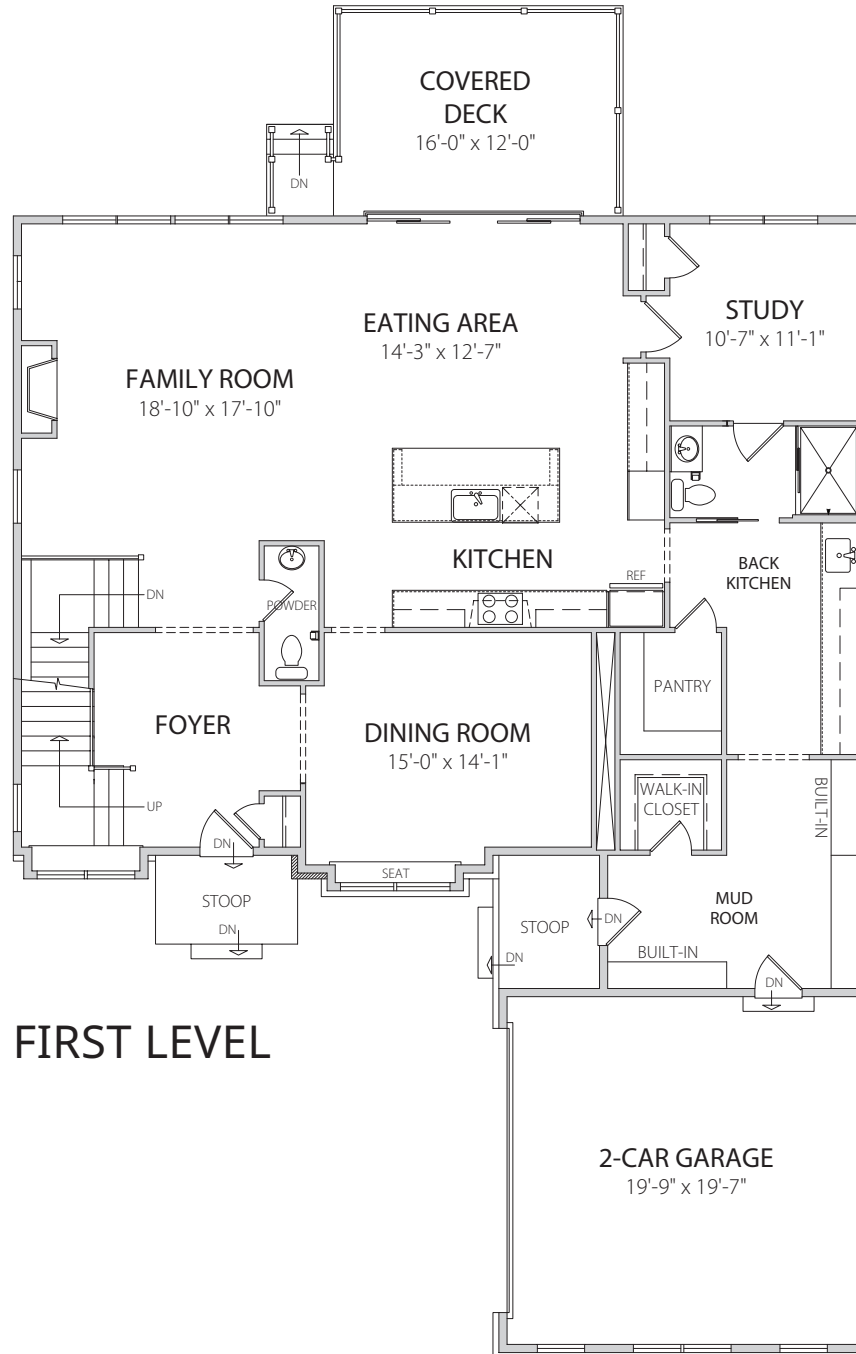

2313 Meridian Street

Falls Church, VA

BEACON CREST
HOMES

(703) 342-2020 • www.BeaonCrestHomes.com

All floorplans, dimensions and elevations are approximate and subject to change without notice. Room dimensions and window locations may vary with elevation.