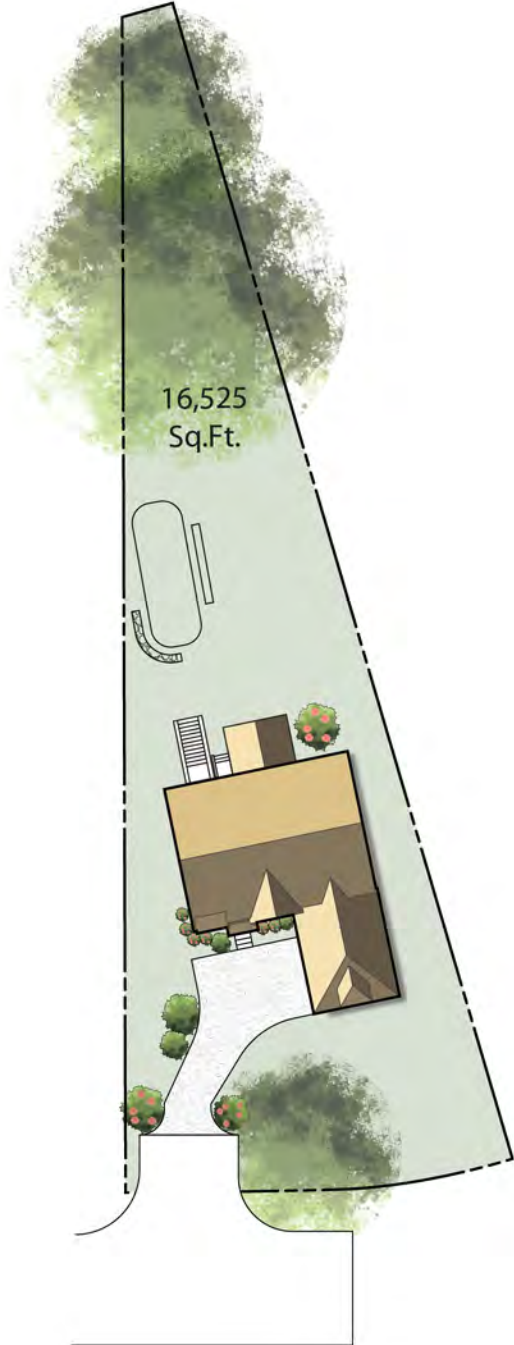

Homesite Layout

2313 Meridian Street, Falls Church, VA

(703) 342-2020 • www.BeaconCrestHomes.com