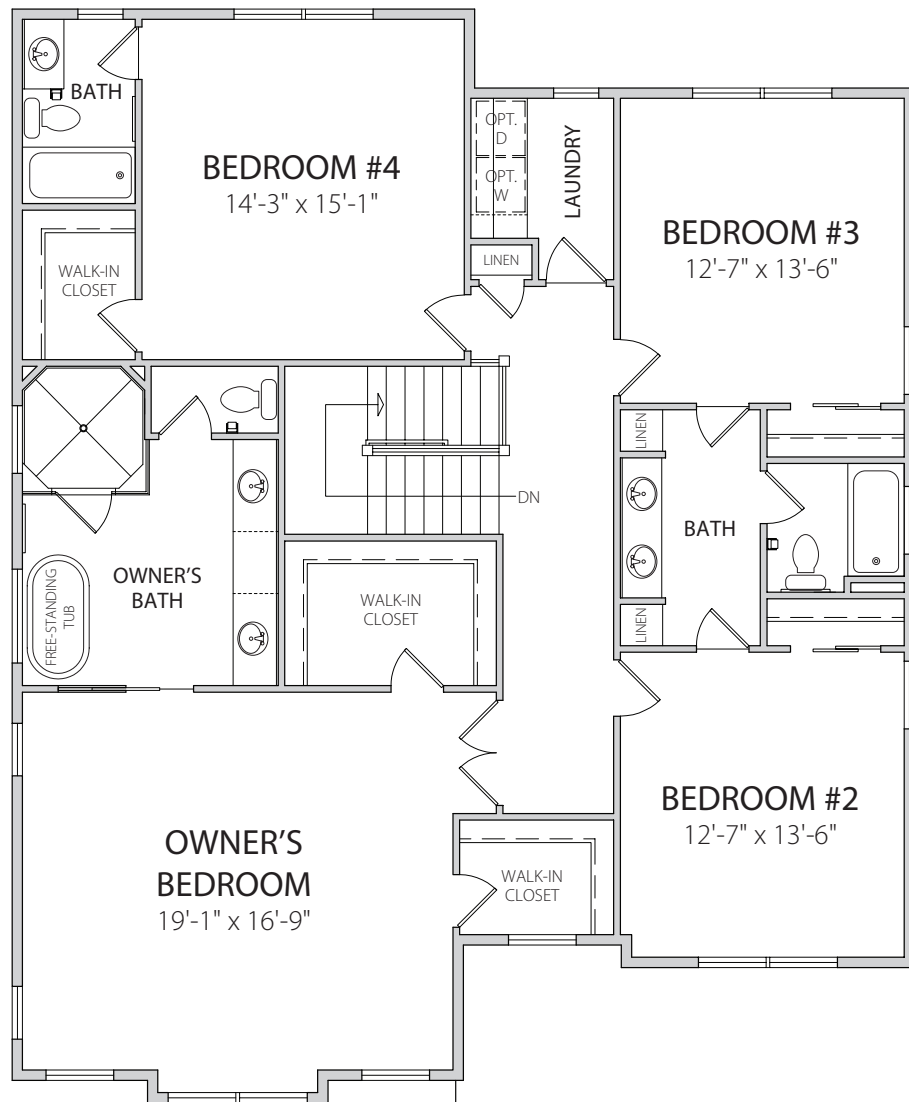

BEACON CREST
HOMES

(703) 342-2020 • www.BeaonCrestHomes.com

All floorplans, dimensions and elevations are approximate and subject to change without notice. Room dimensions and window locations may vary with elevation.

111 E Jefferson Street

Falls Church, VA

SECOND LEVEL

BEACON CREST
HOMES

(703) 342-2020 • www.BeaonCrestHomes.com

All floorplans, dimensions and elevations are approximate and subject to change without notice. Room dimensions and window locations may vary with elevation.