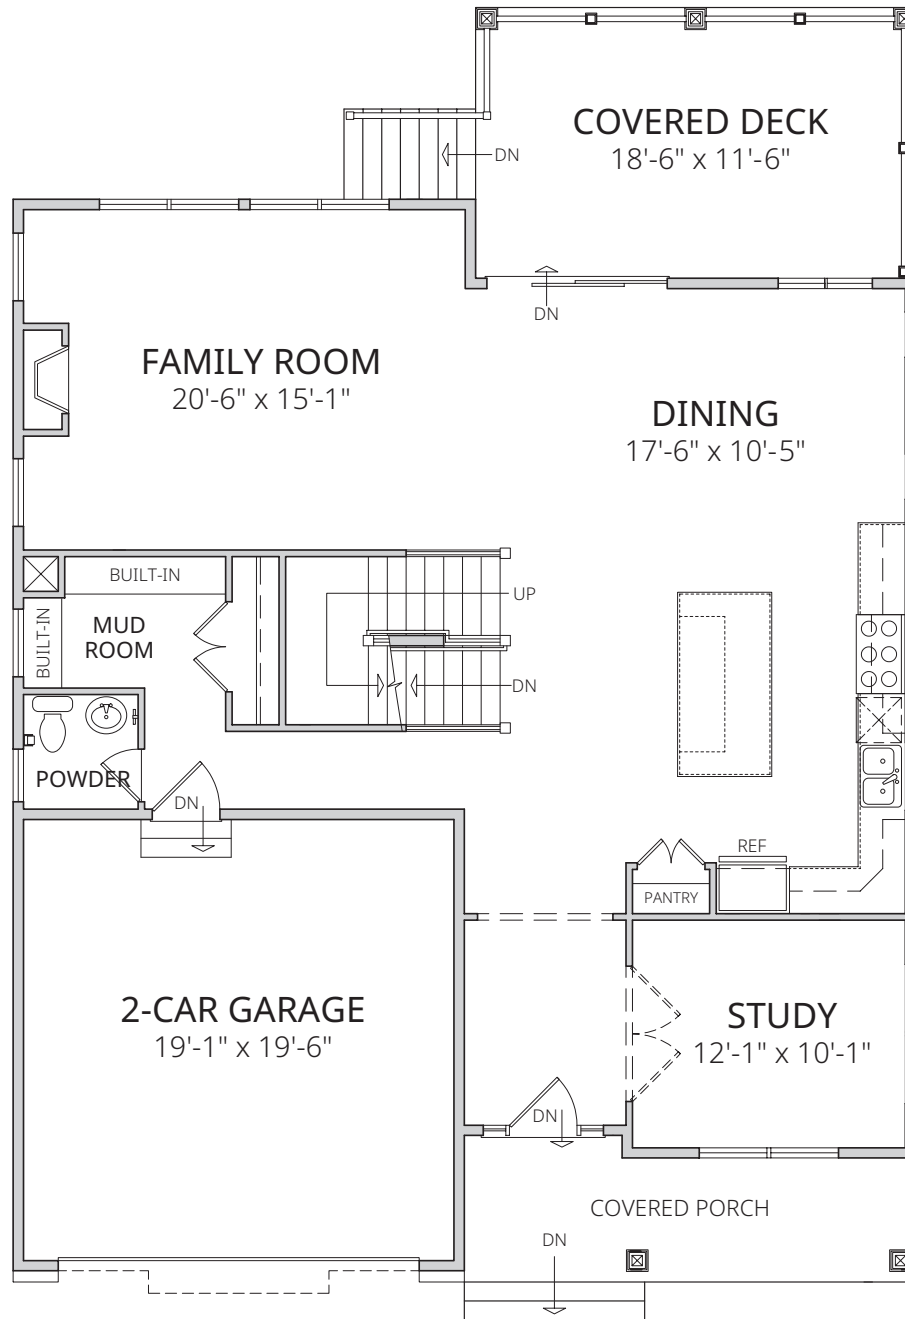

111 E Jefferson Street

Falls Church, VA

BEACON CREST
HOMES

(703) 342-2020 • www.BeaconCrestHomes.com

Elevation depiction is artist's rendering.

111 E Jefferson Street

Falls Church, VA

FIRST LEVEL

BEACON CREST
HOMES

(703) 342-2020 • www.BeaonCrestHomes.com

All floorplans, dimensions and elevations are approximate and subject to change without notice. Room dimensions and window locations may vary with elevation.