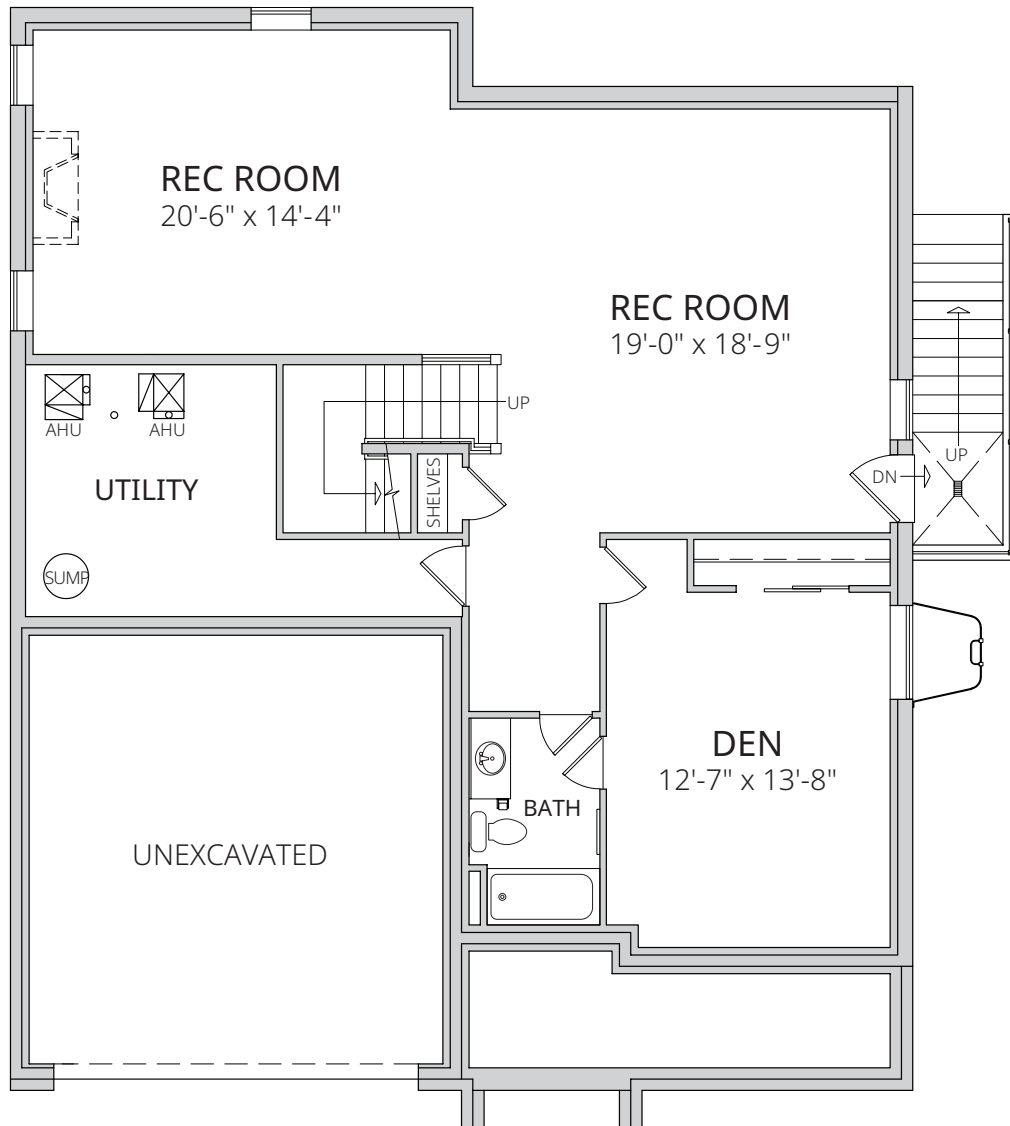

111 E Jefferson Street

Falls Church, VA

LOWER LEVEL

BEACON CREST
HOMES

(703) 342-2020 • www.BeaconCrestHomes.com

All floorplans, dimensions and elevations are approximate and subject to change without notice. Room dimensions and window locations may vary with elevation.