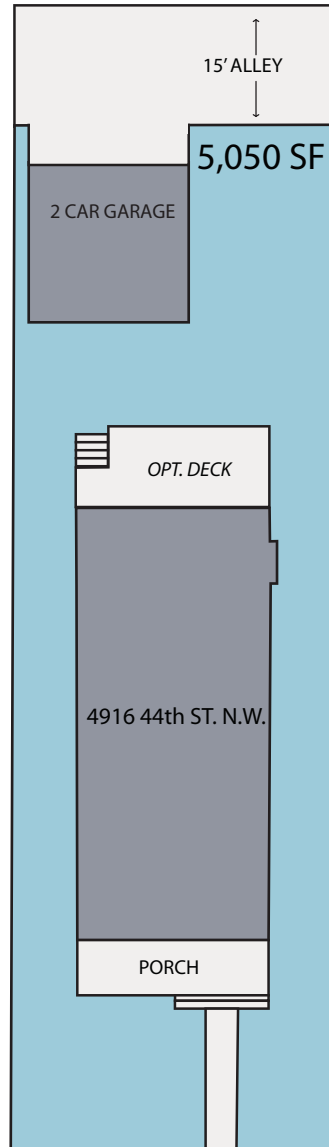

Homesite Layout

4916 44th St. NW, Washington, D.C.

44th STREET N.W.

BEACON **CREST**
HOMES

(703) 342-2020 • www.BeaconCrestHomes.com