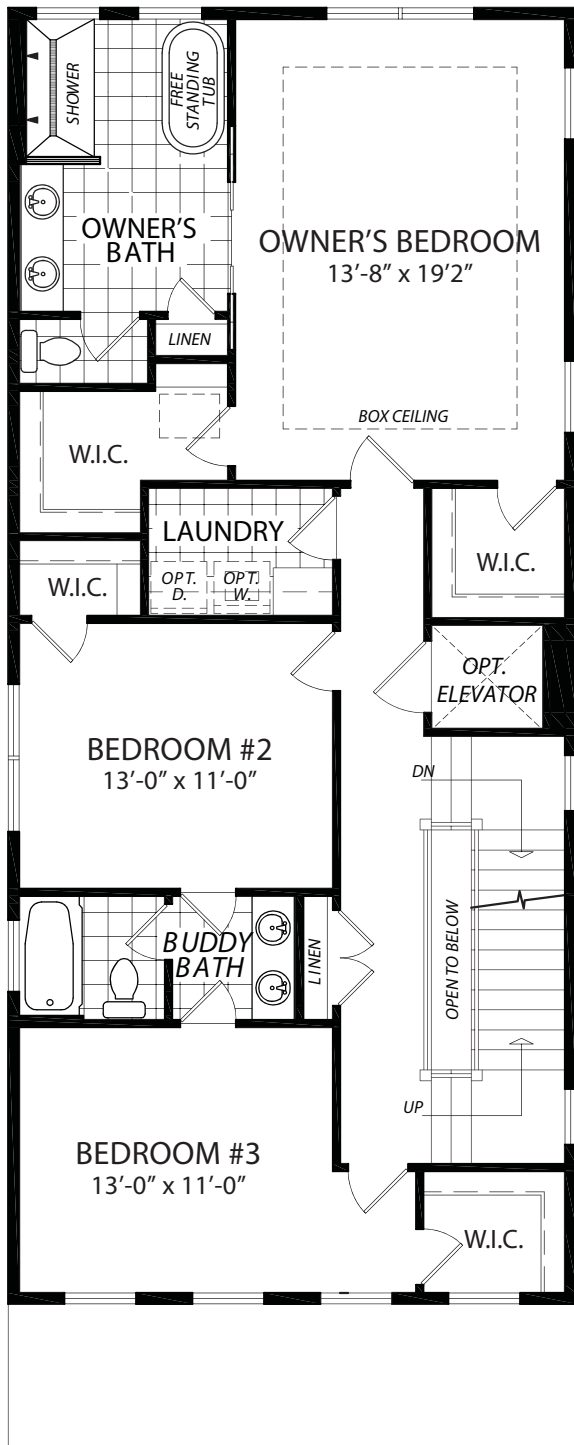

4916 44th St. NW

Washington, D.C.

BEACON  **CREST**
HOMES

(703) 342-2020 • www.BeaonCrestHomes.com

4916 44th St. NW

Washington, D.C.

LOWER LEVEL
8'-9" CEILINGS

FIRST LEVEL
10' CEILINGS

SECOND LEVEL
9' CEILINGS

LOFT LEVEL

BEACON CREST HOMES

All floorplans, dimensions and elevations are approximate and subject to change without notice. Room dimensions and window locations may vary with elevation. Elevation depiction is artist's rendering.