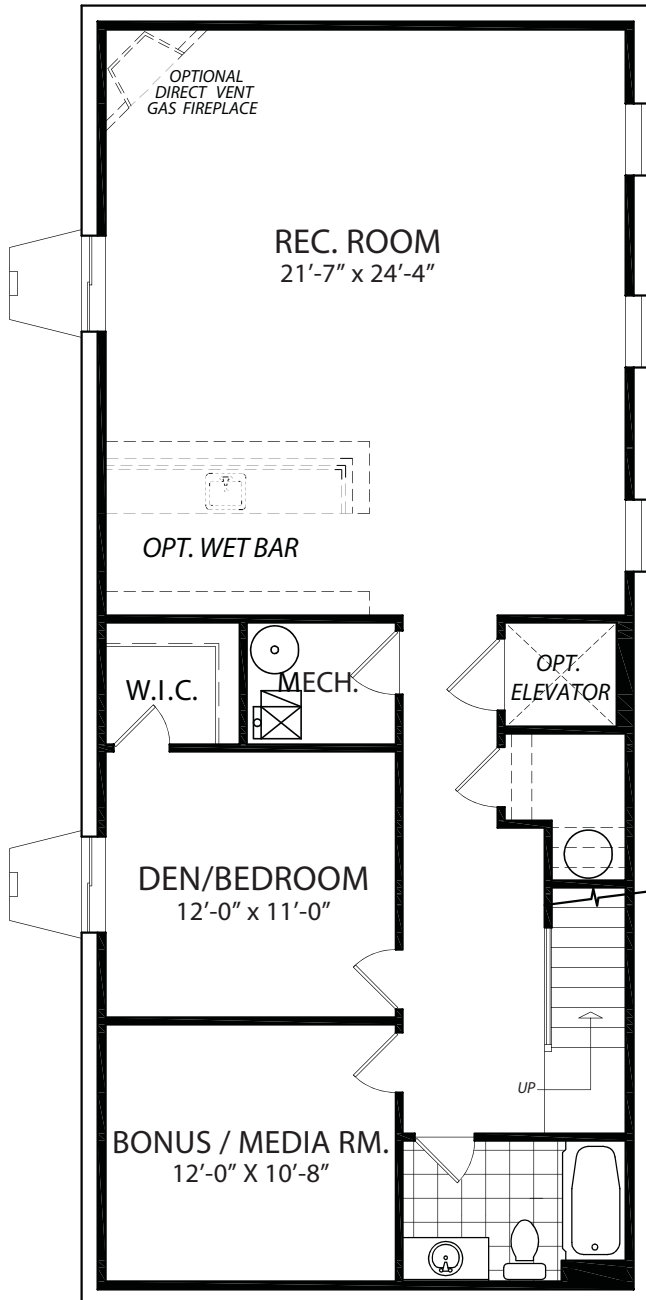

4916 44th St. NW

Washington, D.C.

BEACON  **CREST**
HOMES

(703) 342-2020 • www.BeaonCrestHomes.com

4916 44th St. NW

Washington, D.C.

LOWER LEVEL
8'-9" CEILINGS

FIRST LEVEL
10' CEILINGS

SECOND LEVEL
9' CEILINGS

LOFT LEVEL

BEACON CREST HOMES

All floorplans, dimensions and elevations are approximate and subject to change without notice. Room dimensions and window locations may vary with elevation. Elevation depiction is artist's rendering.