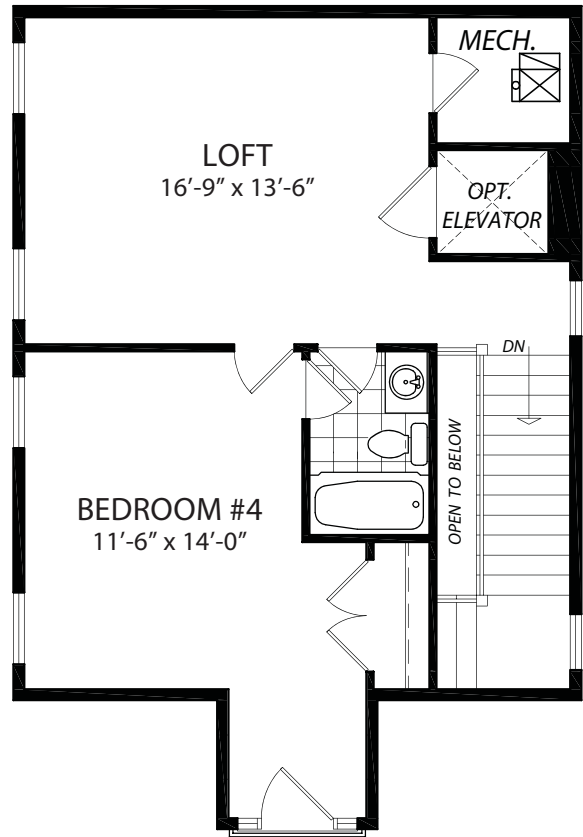

4916 44th St. NW

Washington, D.C.

BEACON  **CREST**
HOMES

(703) 342-2020 • www.BeaonCrestHomes.com

4916 44th St. NW

Washington, D.C.

LOWER LEVEL
8'-9" CEILINGS

FIRST LEVEL
10' CEILINGS

SECOND LEVEL
9' CEILINGS

LOFT LEVEL

BEACON CREST HOMES

All floorplans, dimensions and elevations are approximate and subject to change without notice. Room dimensions and window locations may vary with elevation. Elevation depiction is artist's rendering.