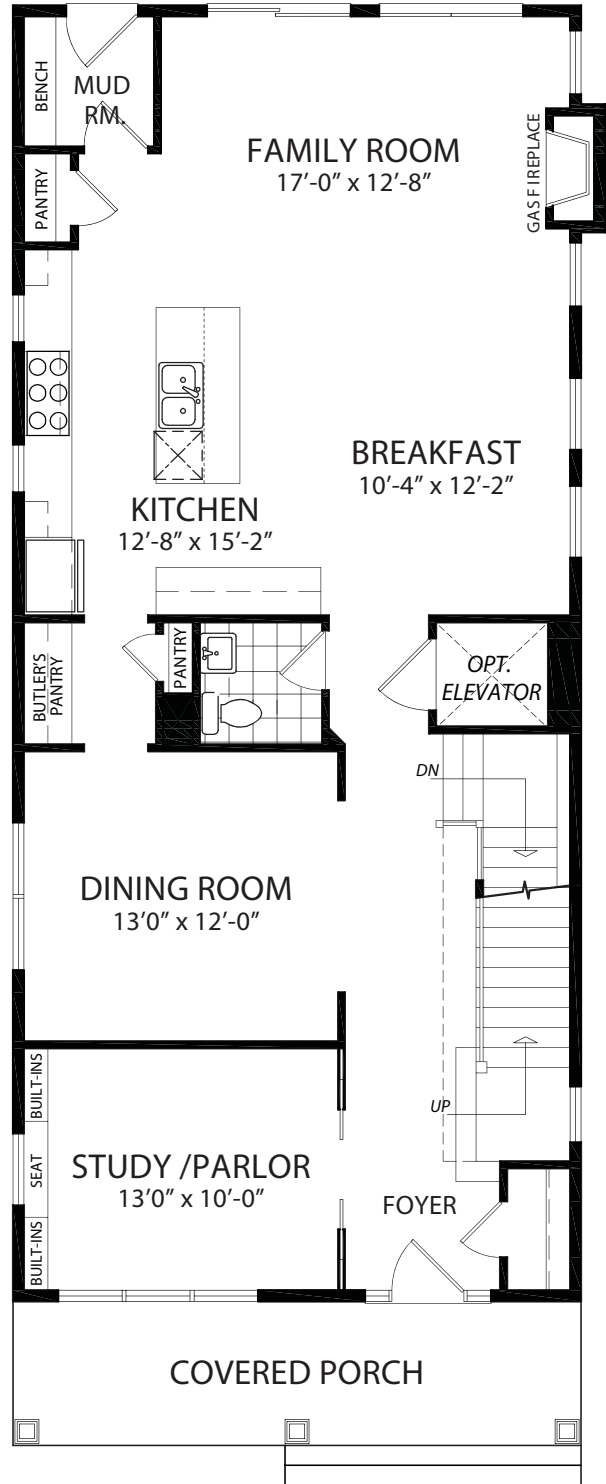

4916 44th St. NW

Washington, D.C.

BEACON  **CREST**
HOMES

(703) 342-2020 • www.BeaonCrestHomes.com

4916 44th St. NW

Washington, D.C.

LOWER LEVEL
8'-9" CEILINGS

FIRST LEVEL
10' CEILINGS

SECOND LEVEL
9' CEILINGS

LOFT LEVEL

BEACON CREST HOMES

All floorplans, dimensions and elevations are approximate and subject to change without notice. Room dimensions and window locations may vary with elevation. Elevation depiction is artist's rendering.