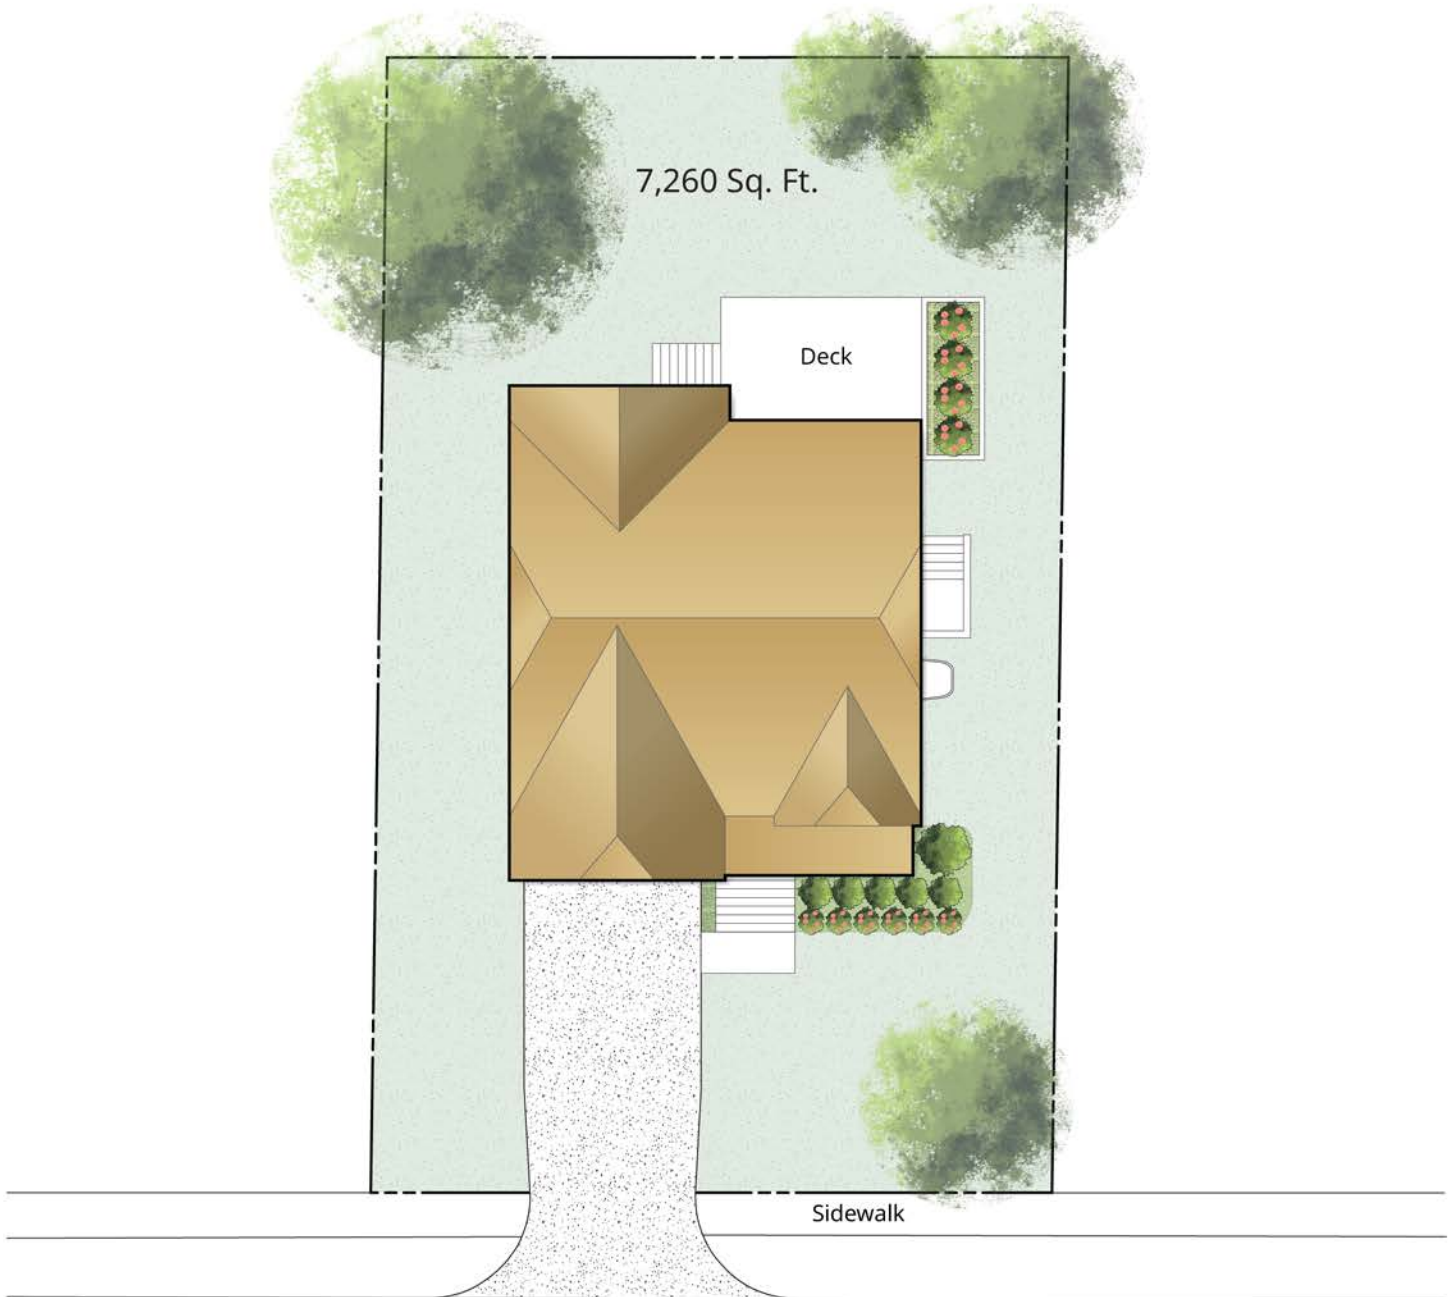

Homesite Layout

2355 Brilyn Place, Falls Church, VA

Brilyn Place

BEACON **CREST**
HOMES

(703) 342-2020 • www.BeaonCrestHomes.com