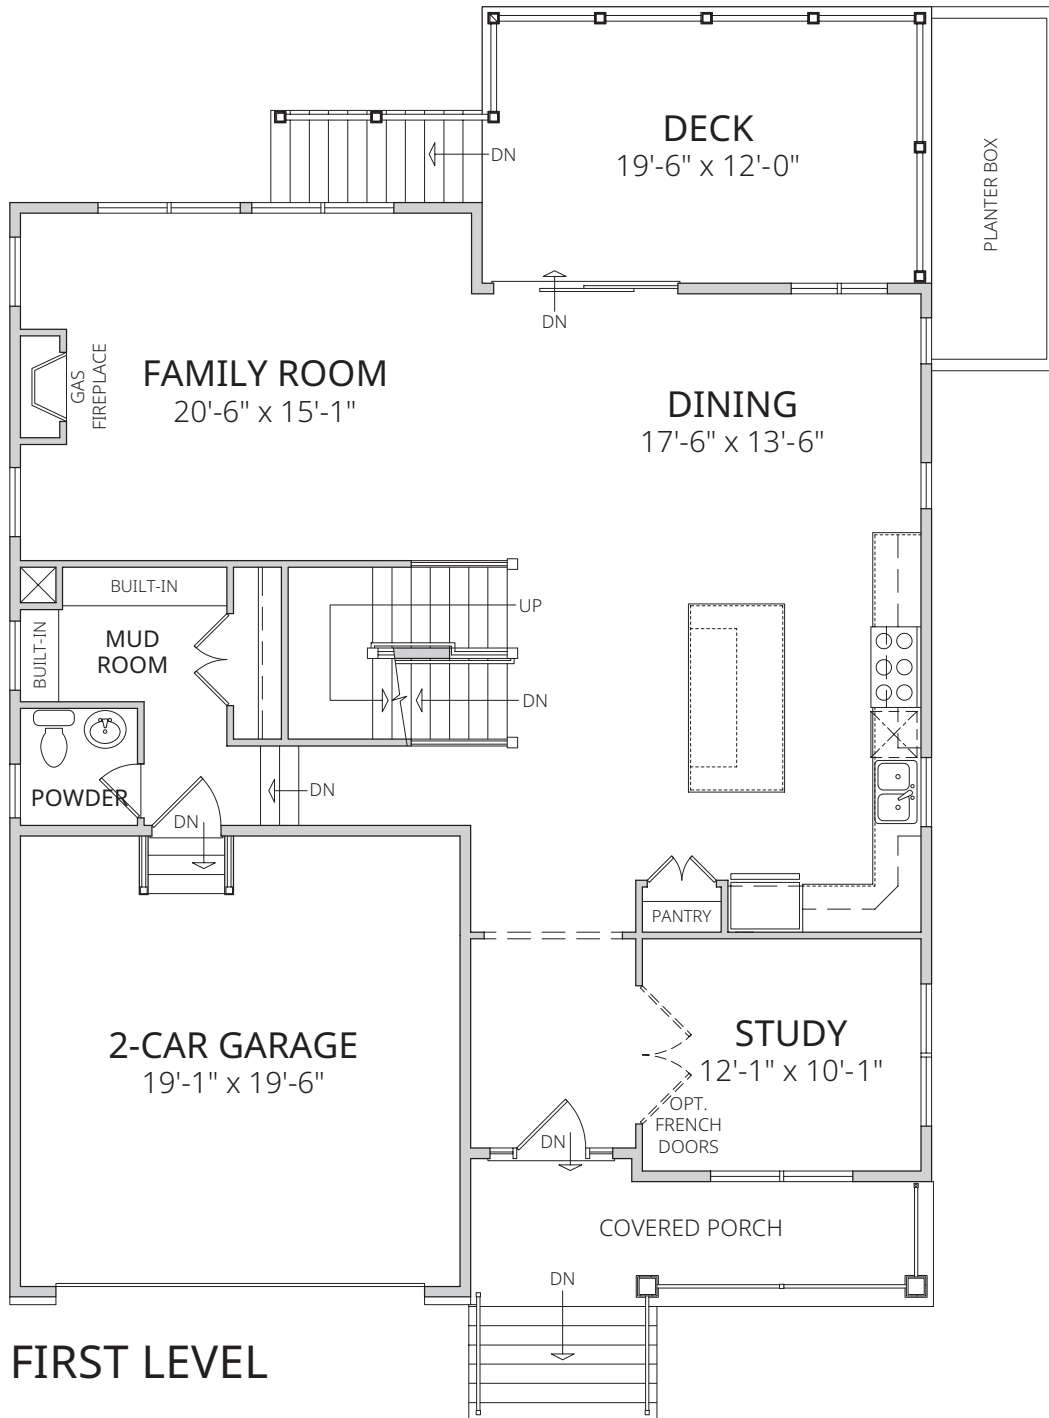

# 2355 Brilyn Place

Falls Church, VA

LOWER LEVEL

**BEACON CREST**  
HOMES

(703) 342-2020 • [www.BeaonCrestHomes.com](http://www.BeaonCrestHomes.com)

All floorplans, dimensions and elevations are approximate and subject to change without notice. Room dimensions and window locations may vary with elevation.

# 2355 Brilyn Place

Falls Church, VA

**BEACON CREST**  
HOMES

(703) 342-2020 • [www.BeaonCrestHomes.com](http://www.BeaonCrestHomes.com)

All floorplans, dimensions and elevations are approximate and subject to change without notice. Room dimensions and window locations may vary with elevation.