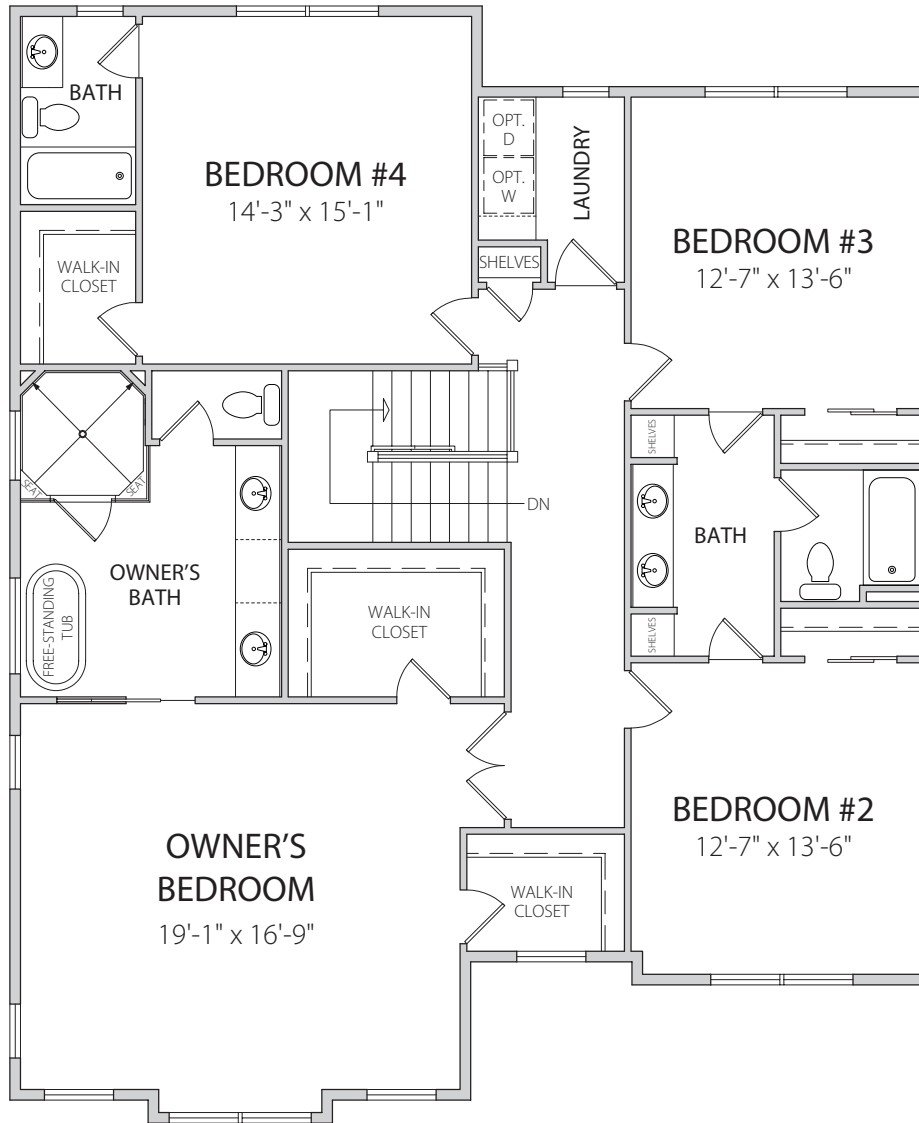

# 2355 Brilyn Place

Falls Church, VA

LOWER LEVEL

**BEACON CREST**  
HOMES

(703) 342-2020 • [www.BeaonCrestHomes.com](http://www.BeaonCrestHomes.com)

All floorplans, dimensions and elevations are approximate and subject to change without notice. Room dimensions and window locations may vary with elevation.

# 2355 Brilyn Place

Falls Church, VA

**BEACON CREST**  
HOMES

(703) 342-2020 • [www.BeaonCrestHomes.com](http://www.BeaonCrestHomes.com)

All floorplans, dimensions and elevations are approximate and subject to change without notice. Room dimensions and window locations may vary with elevation.

# 2355 Brilyn Place

Falls Church, VA

SECOND LEVEL

**BEACON CREST**  
HOMES

(703) 342-2020 • [www.BeaonCrestHomes.com](http://www.BeaonCrestHomes.com)

All floorplans, dimensions and elevations are approximate and subject to change without notice. Room dimensions and window locations may vary with elevation.