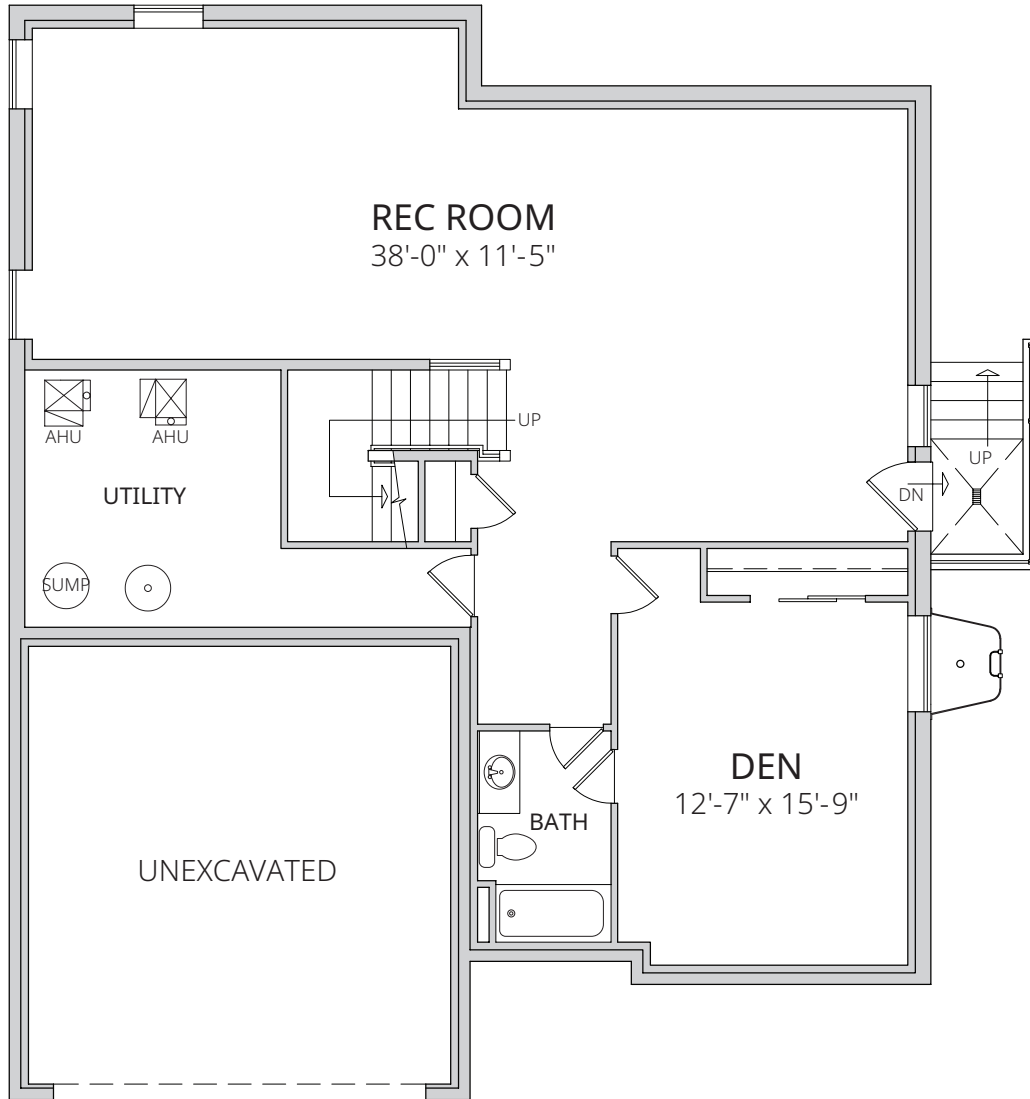

# 2355 Brilyn Place

Falls Church, VA

BEACON CREST  
HOMES

(703) 342-2020 • [www.BeaonCrestHomes.com](http://www.BeaonCrestHomes.com)

Elevation depiction is artist's rendering.

# 2355 Brilyn Place

Falls Church, VA

LOWER LEVEL

**BEACON CREST**  
HOMES

(703) 342-2020 • [www.BeaonCrestHomes.com](http://www.BeaonCrestHomes.com)

All floorplans, dimensions and elevations are approximate and subject to change without notice. Room dimensions and window locations may vary with elevation.