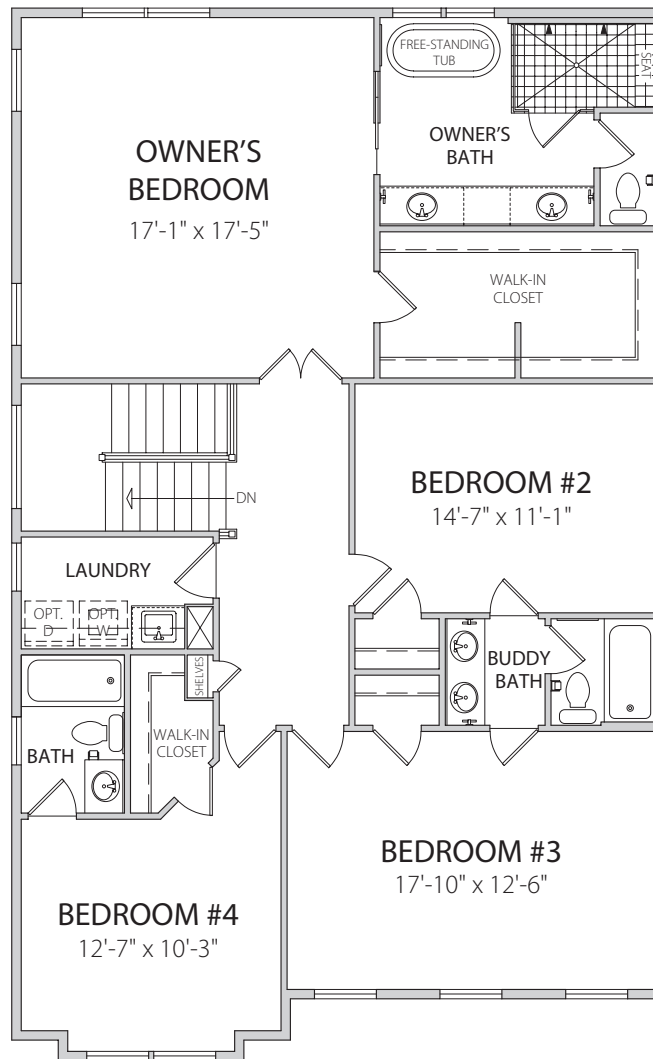

4201 East-West Highway

Chevy Chase, MD

SECOND LEVEL

BEACON CREST
HOMES

(703) 342-2020 • www.BeaonCrestHomes.com

All floorplans, dimensions and elevations are approximate and subject to change without notice. Room dimensions and window locations may vary with elevation.