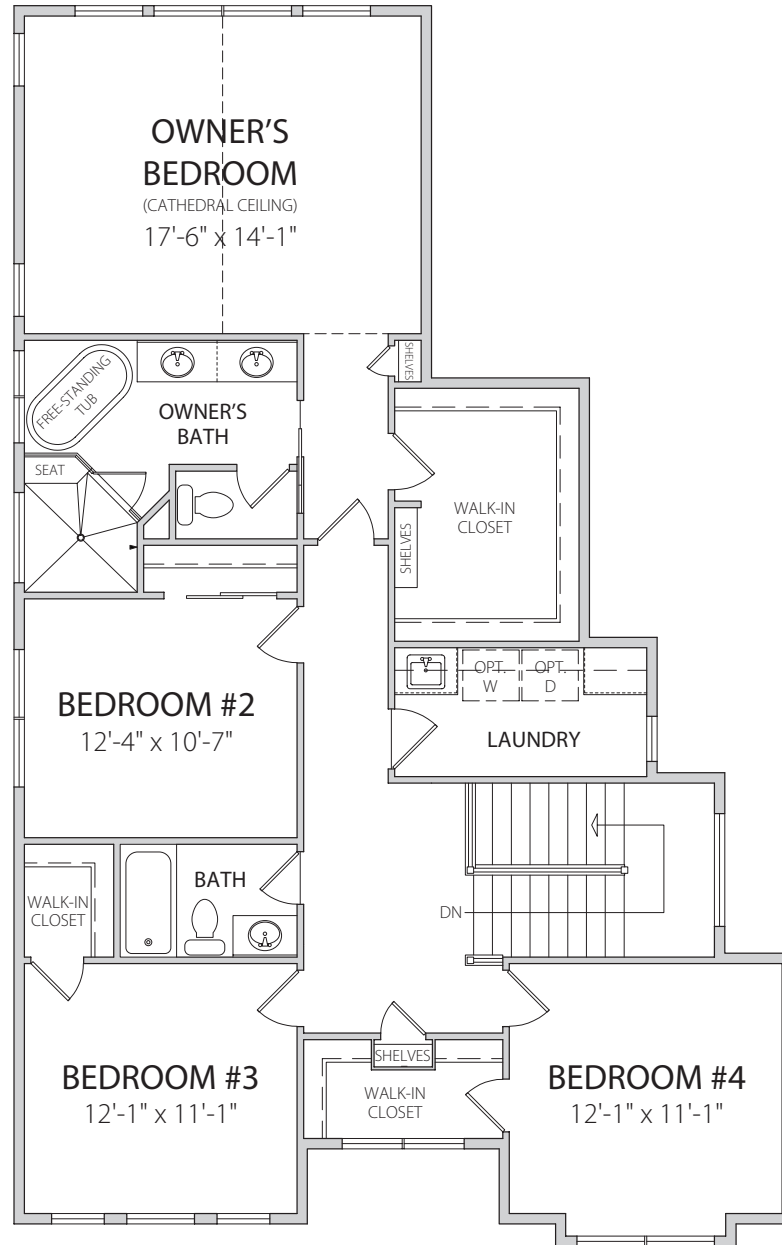

4197 East-West Highway

Chevy Chase, MD

SECOND LEVEL

BEACON CREST
HOMES

(703) 342-2020 • www.BeaconCrestHomes.com

All floorplans, dimensions and elevations are approximate and subject to change without notice. Room dimensions and window locations may vary with elevation.