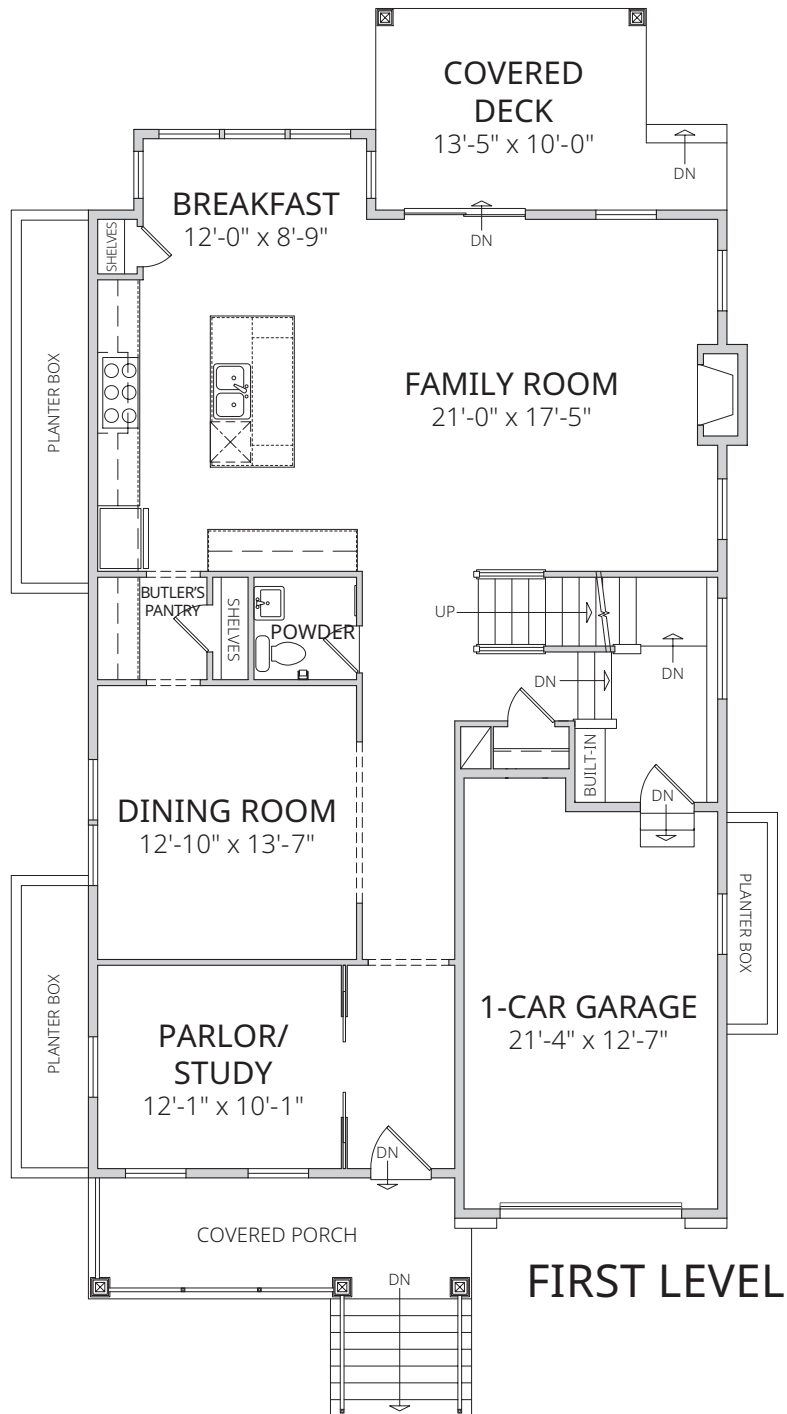

5605 24th Street North

Arlington, VA

BEACON CREST
HOMES

(703) 342-2020 • www.BeaonCrestHomes.com

All floorplans, dimensions and elevations are approximate and subject to change without notice. Room dimensions and window locations may vary with elevation.