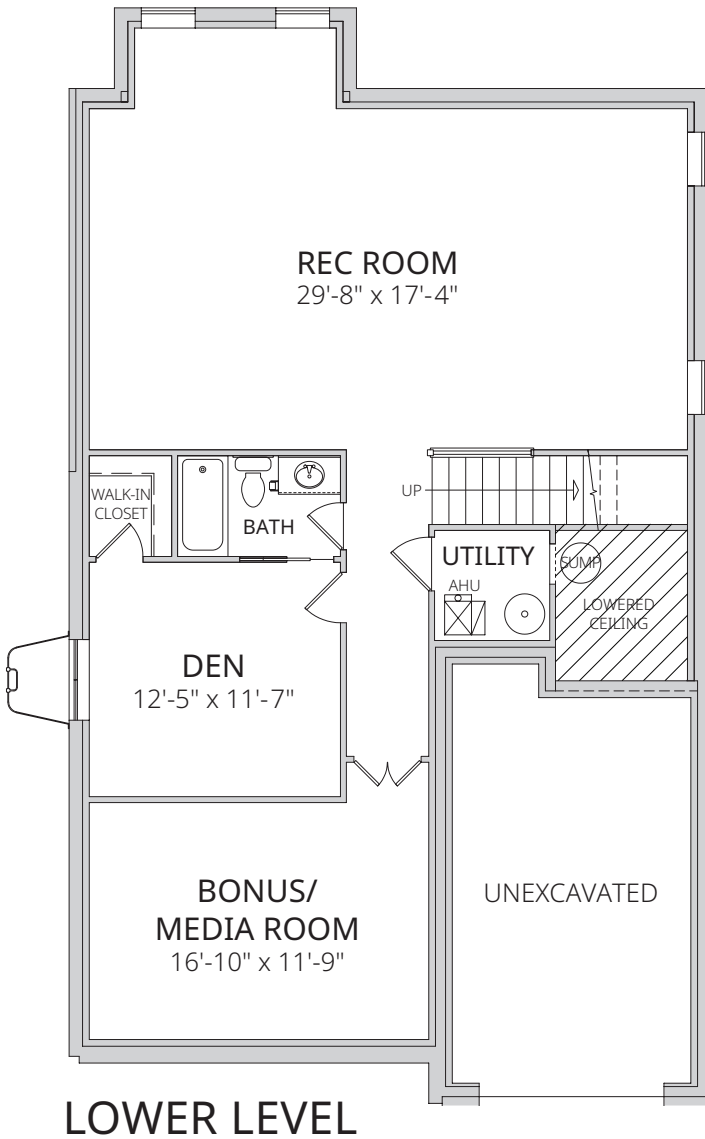

5605 24th Street North

Arlington, VA

BEACON CREST
HOMES

(703) 342-2020 • www.BeaonCrestHomes.com

All floorplans, dimensions and elevations are approximate and subject to change without notice. Room dimensions and window locations may vary with elevation.