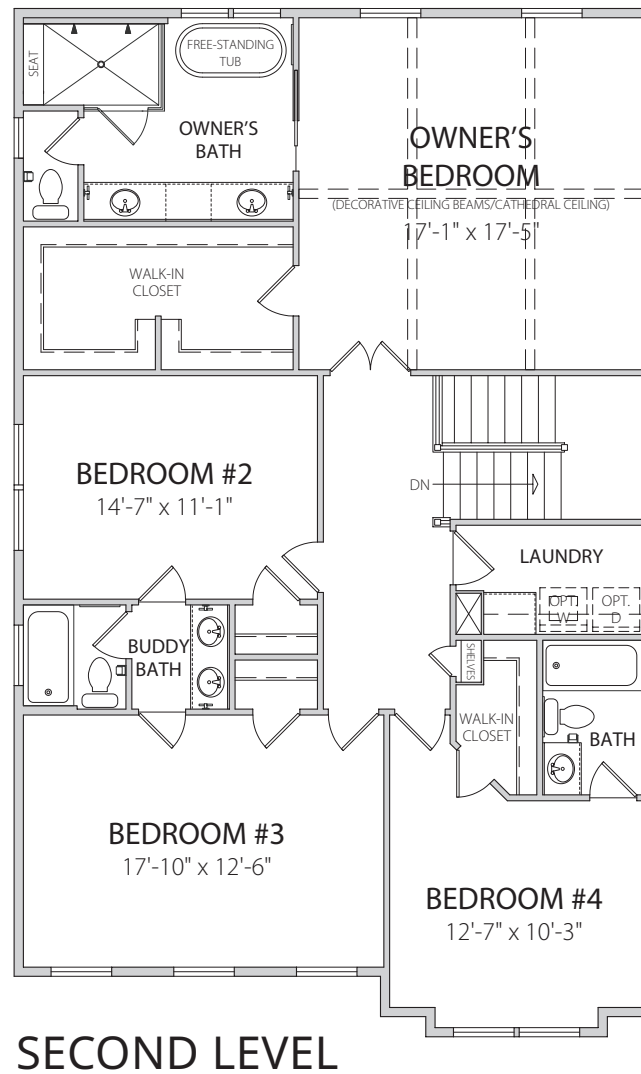

(703) 342-2020 • www.BeaonCrestHomes.com

All floorplans, dimensions and elevations are approximate and subject to change without notice. Room dimensions and window locations may vary with elevation.

5605 24th Street North

Arlington, VA

BEACON CREST
HOMES

(703) 342-2020 • www.BeaonCrestHomes.com

All floorplans, dimensions and elevations are approximate and subject to change without notice. Room dimensions and window locations may vary with elevation.