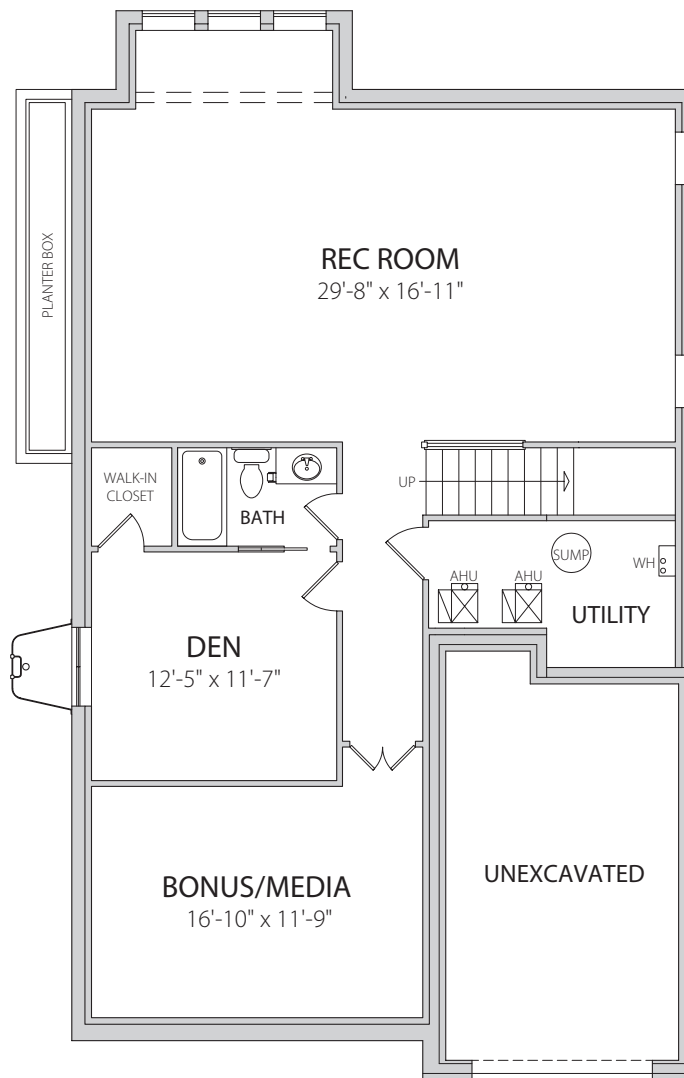

# 918 22nd Street S

Arlington, VA

LOWER LEVEL

**BEACON CREST**  
HOMES

(703) 342-2020 • [www.BeaconCrestHomes.com](http://www.BeaconCrestHomes.com)

All floorplans, dimensions and elevations are approximate and subject to change without notice. Room dimensions and window locations may vary with elevation.