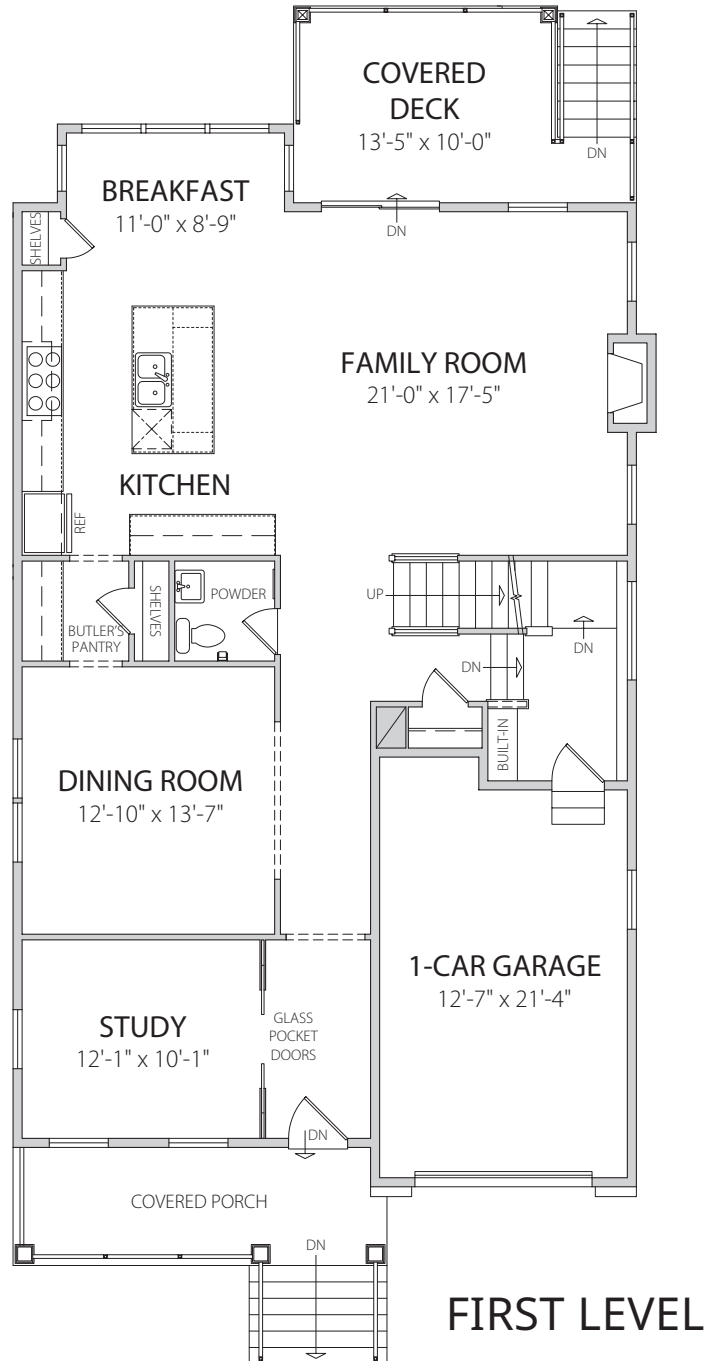

918 22nd Street S

Arlington, VA

FIRST LEVEL

BEACON CREST
HOMES

(703) 342-2020 • www.BeaonCrestHomes.com

All floorplans, dimensions and elevations are approximate and subject to change without notice. Room dimensions and window locations may vary with elevation.