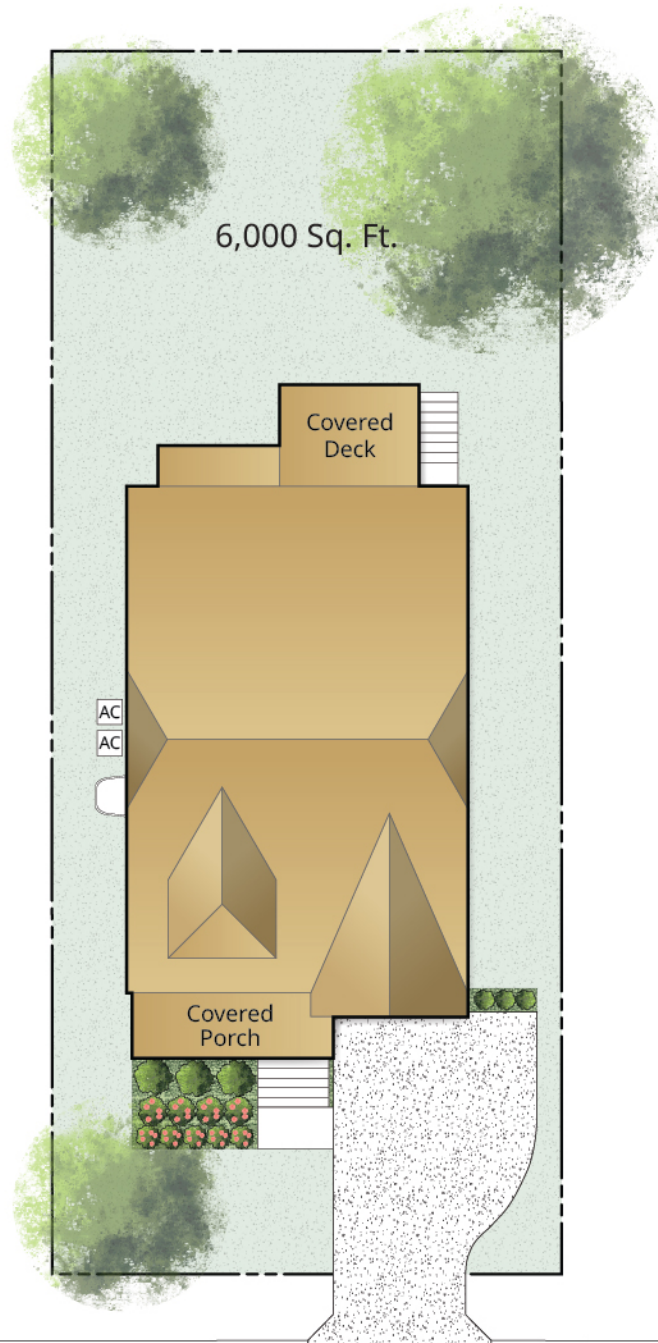

Homesite Layout

918 22nd Street S, Arlington, VA

22th Street South

BEACON **CREST**
HOMES

(703) 342-2020 • www.BeaconCrestHomes.com