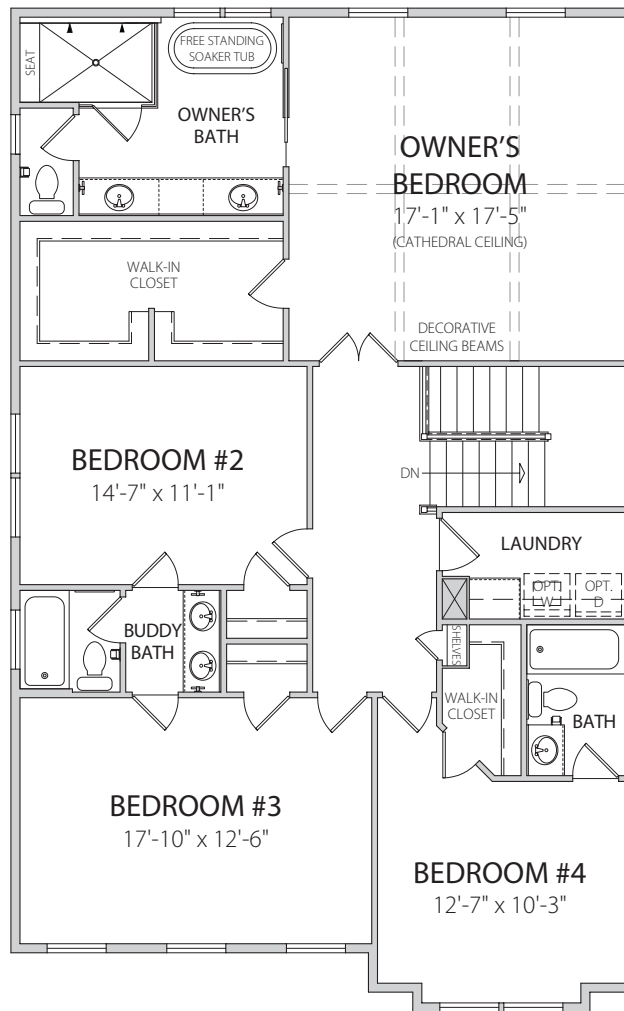

918 22nd Street S

Arlington, VA

SECOND LEVEL

BEACON CREST
HOMES

(703) 342-2020 • www.BeaonCrestHomes.com

All floorplans, dimensions and elevations are approximate and subject to change without notice. Room dimensions and window locations may vary with elevation.