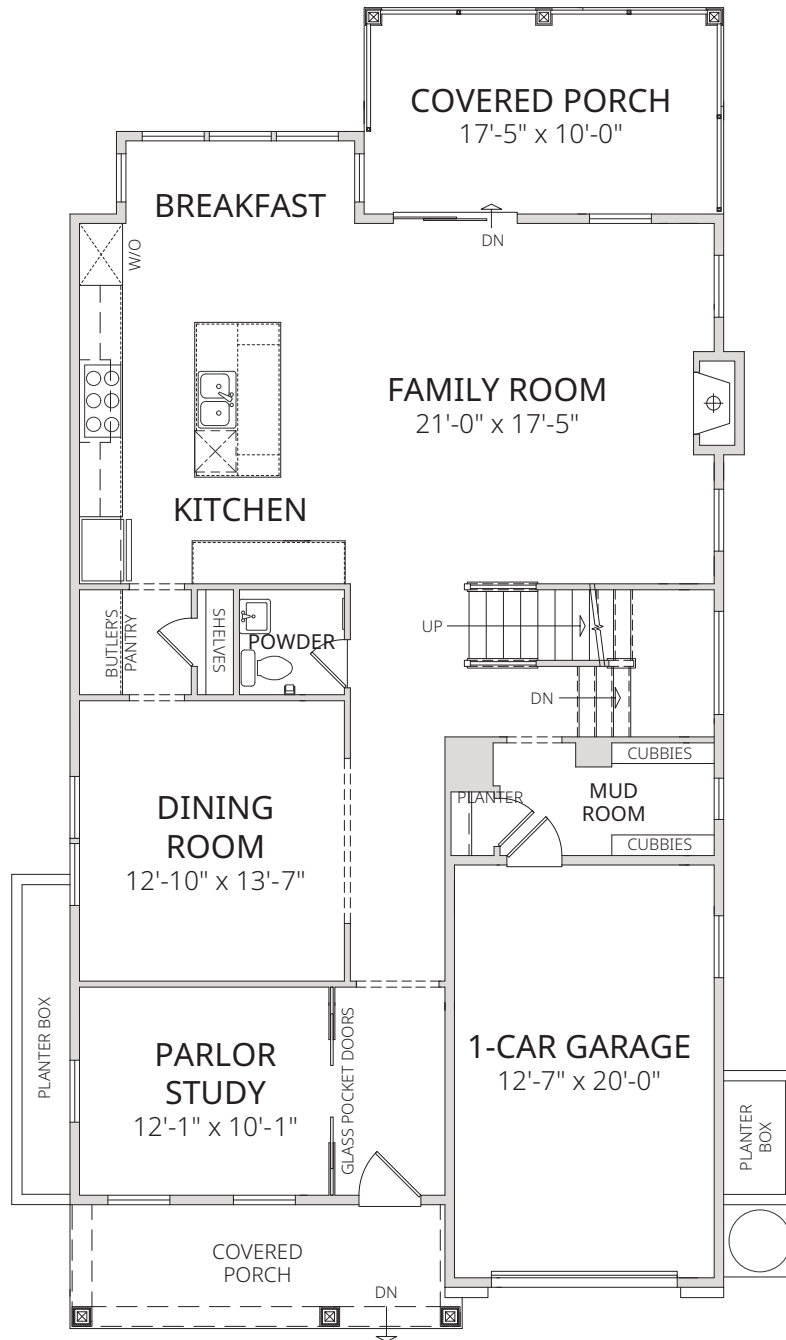

1527 N McKinley Road

Arlington, VA

FIRST LEVEL

BEACON CREST
HOMES

(703) 342-2020 • www.BeaonCrestHomes.com

All floorplans, dimensions and elevations are approximate and subject to change without notice. Room dimensions and window locations may vary with elevation.