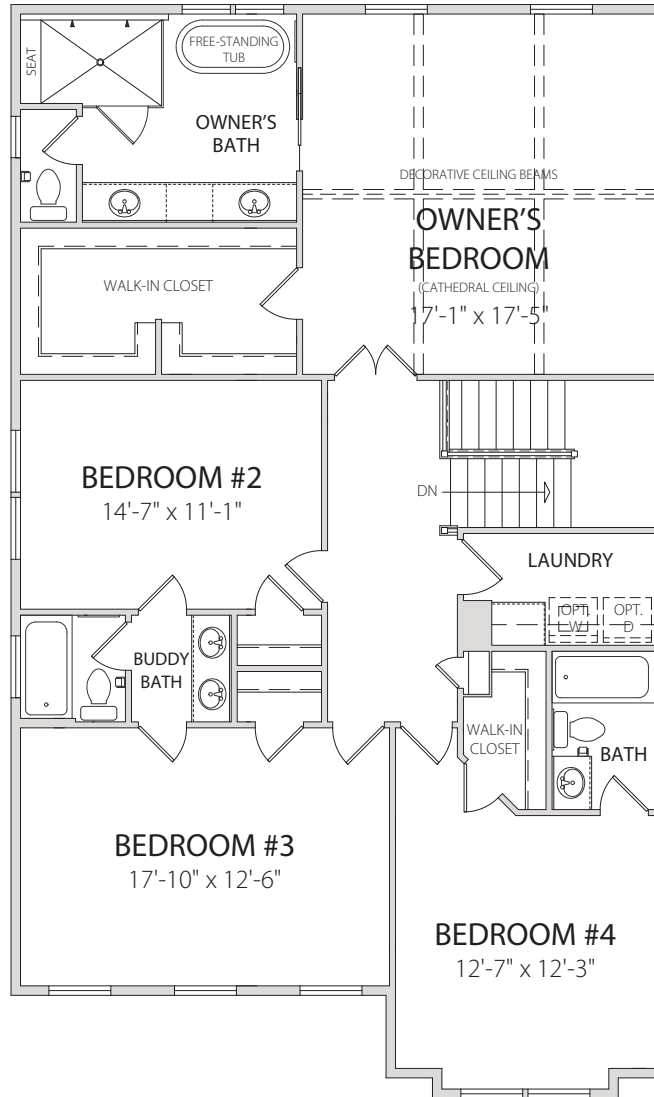

FIRST LEVEL

1527 N McKinley Road

Arlington, VA

SECOND LEVEL

BEACON CREST
HOMES

(703) 342-2020 • www.BeaonCrestHomes.com

All floorplans, dimensions and elevations are approximate and subject to change without notice. Room dimensions and window locations may vary with elevation.