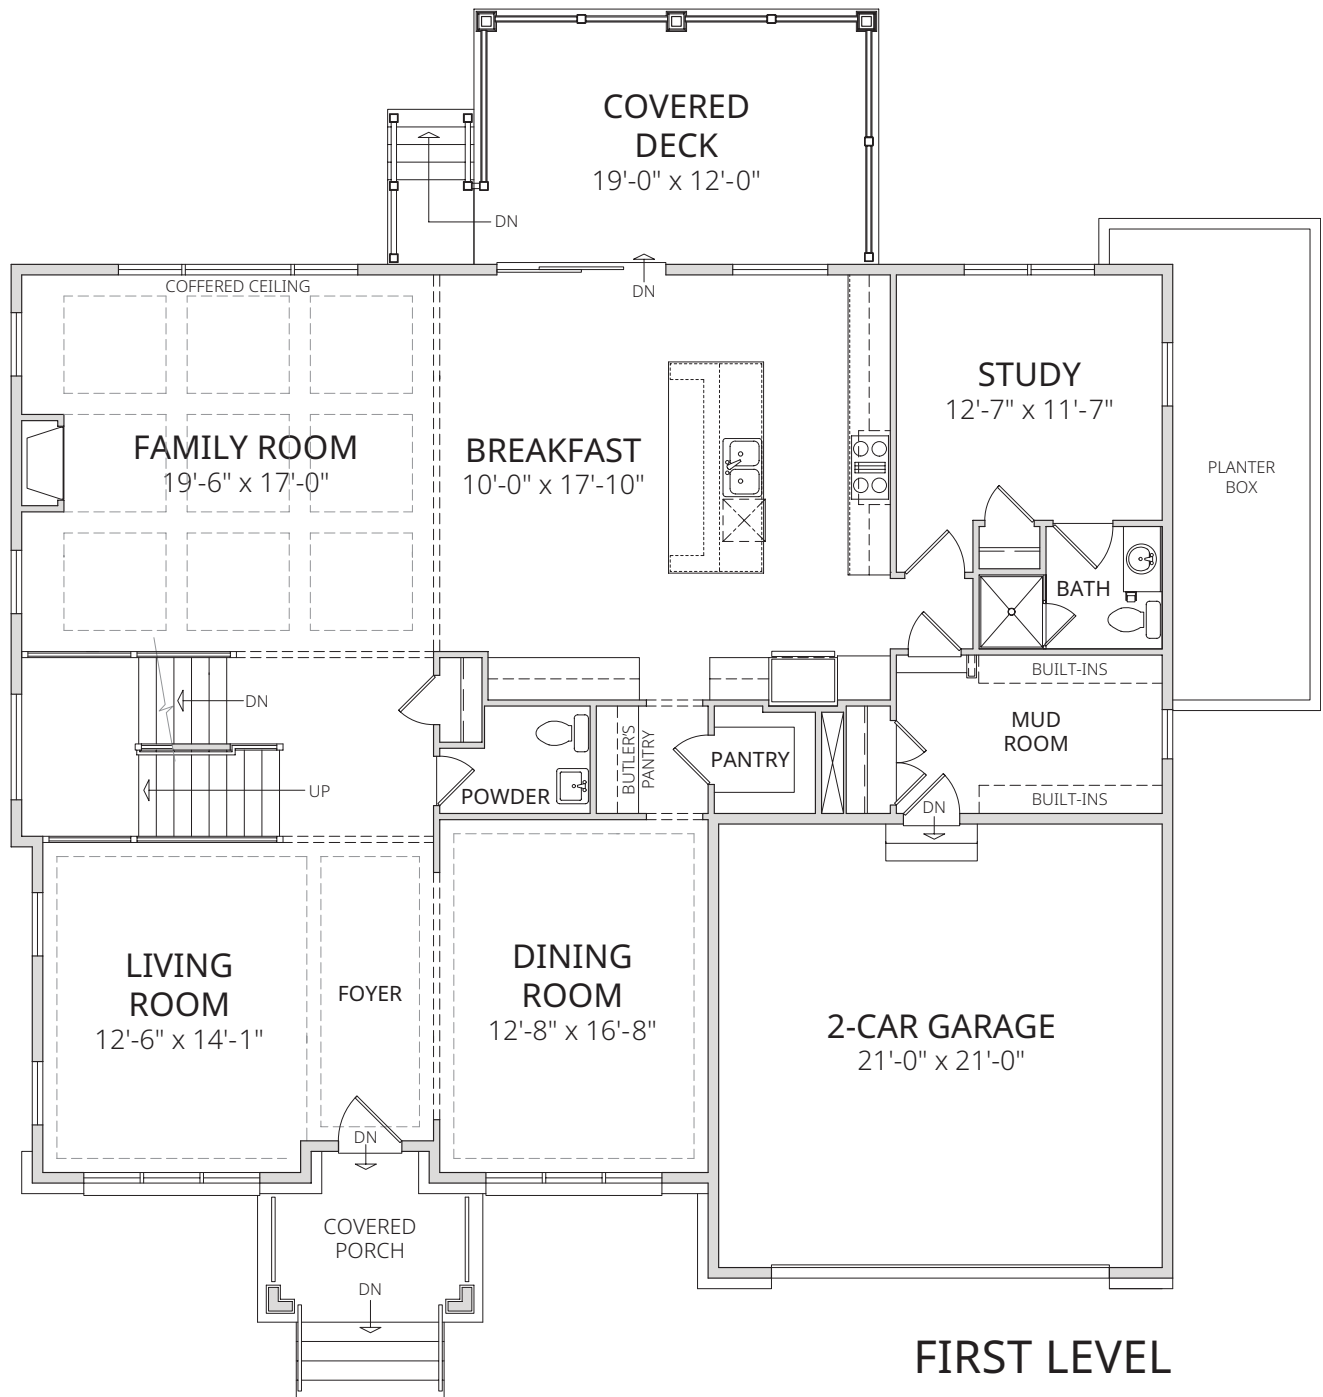

2234 Whitcomb Place

Falls Church, VA

BEACON CREST
HOMES

(703) 342-2020 • www.BeaconCrestHomes.com

All floorplans, dimensions and elevations are approximate and subject to change without notice. Room dimensions and window locations may vary with elevation.