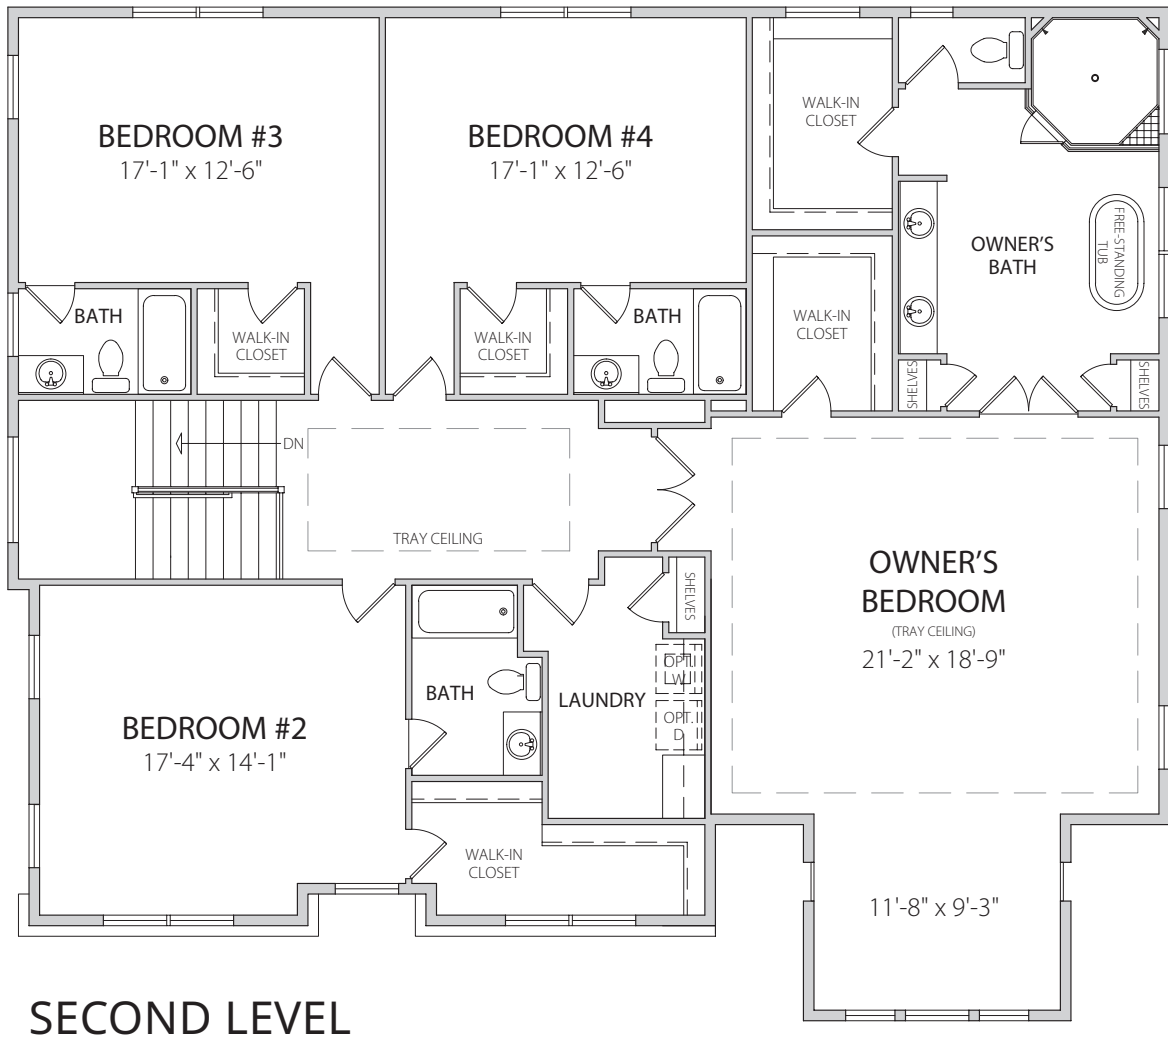

2234 Whitcomb Place

Falls Church, VA

SECOND LEVEL

BEACON CREST
HOMES

(703) 342-2020 • www.BeaonCrestHomes.com

All floorplans, dimensions and elevations are approximate and subject to change without notice. Room dimensions and window locations may vary with elevation.