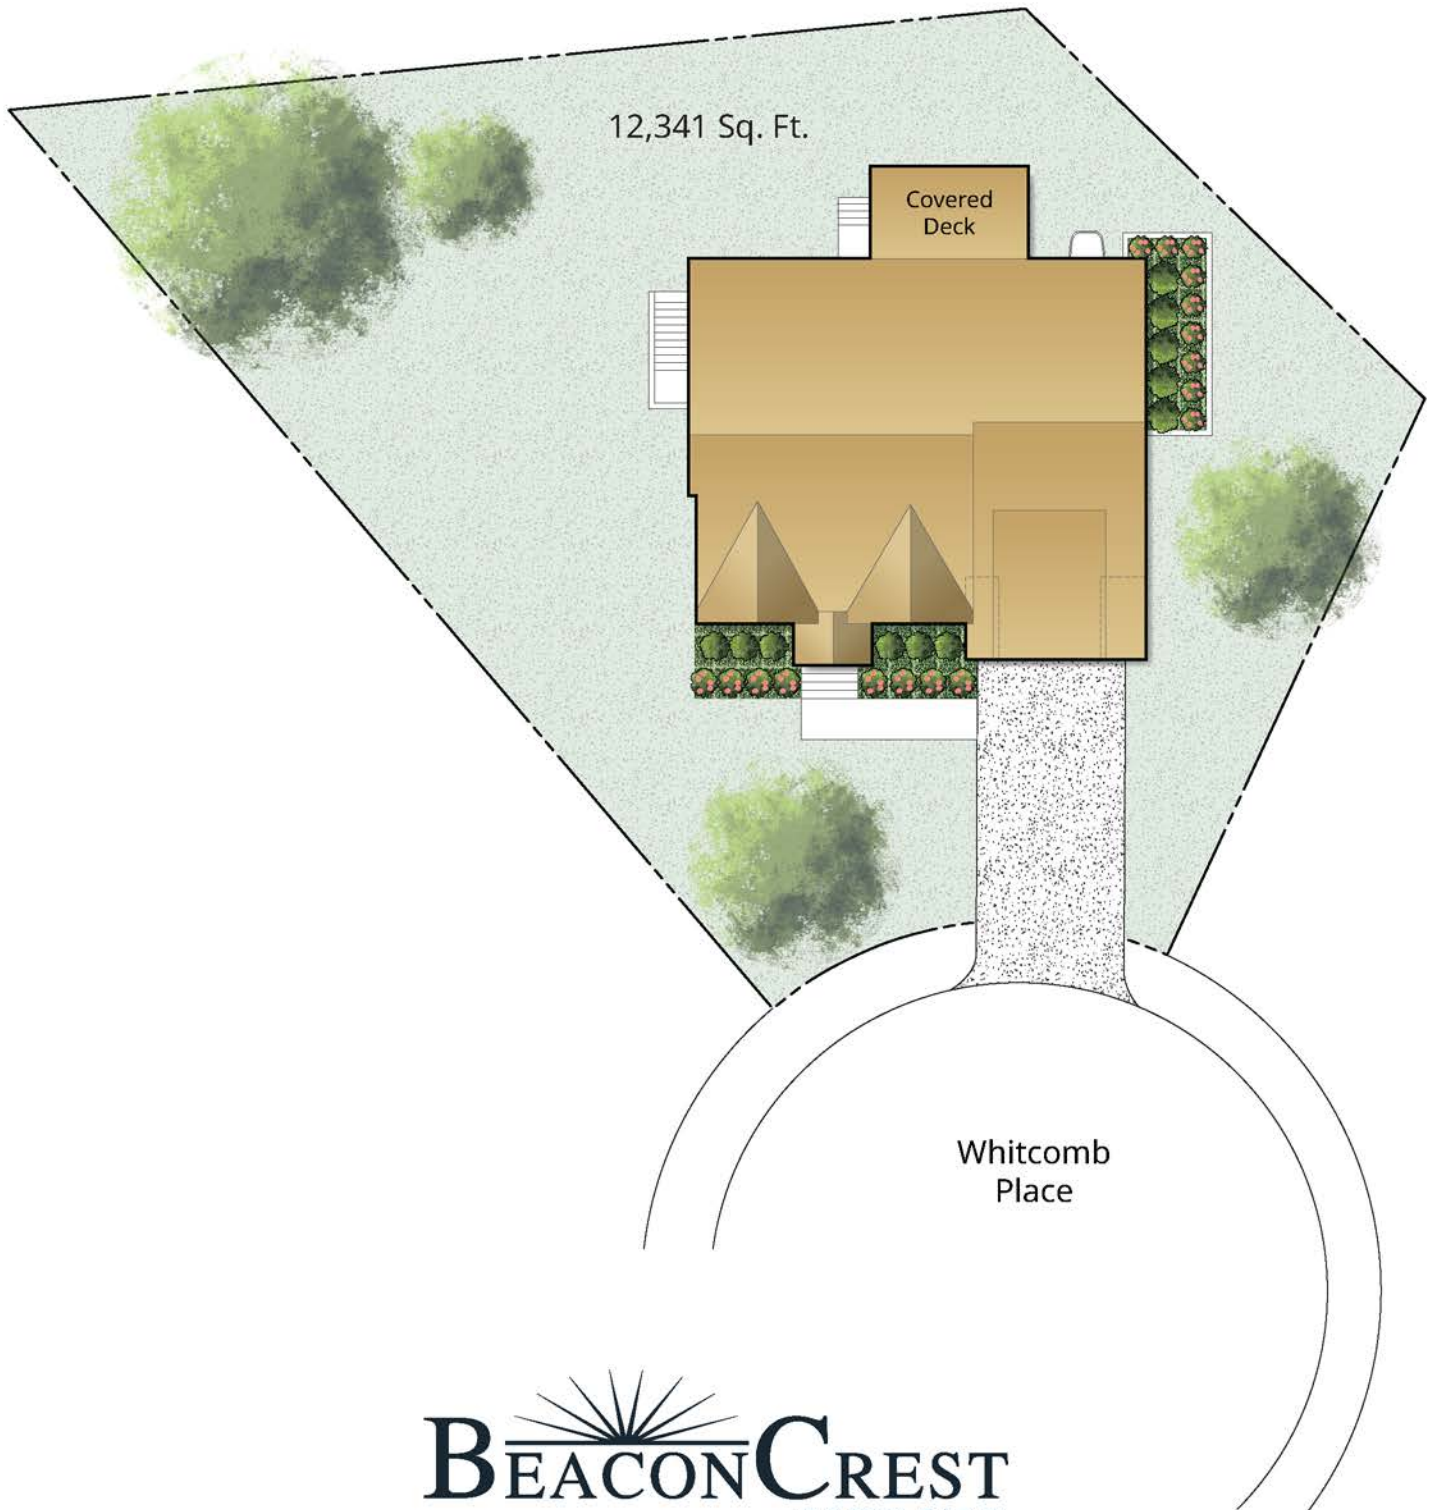

Homesite Layout

2234 Whitcomb Place, Falls Church, VA

BEACON **CREST**
HOMES

(703) 342-2020 • www.BeaconCrestHomes.com