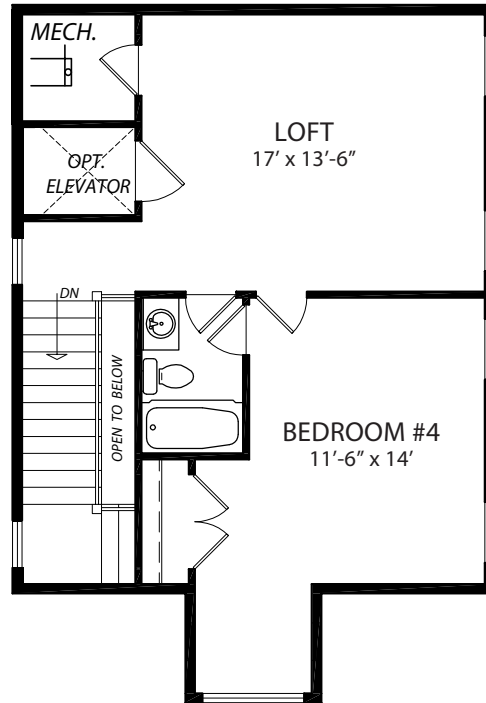

4926 47th St. NW

Washington D.C.

BEACON CREST
HOMES

(703) 342-2020 • www.BeaconCrestHomes.com

4926 47th St. NW

Washington D.C.

LOWER LEVEL
8'-9" CEILINGS

FIRST LEVEL
10' CEILINGS

4926 47th St. NW

Washington D.C.

SECOND LEVEL
9' CEILINGS

LOFT LEVEL

BEACON CREST
HOMES

(703) 342-2020 • www.BeaconCrestHomes.com

All floorplans, dimensions and elevations are approximate and subject to change without notice. Room dimensions and window locations may vary with elevation. Elevation depiction is artist's rendering.