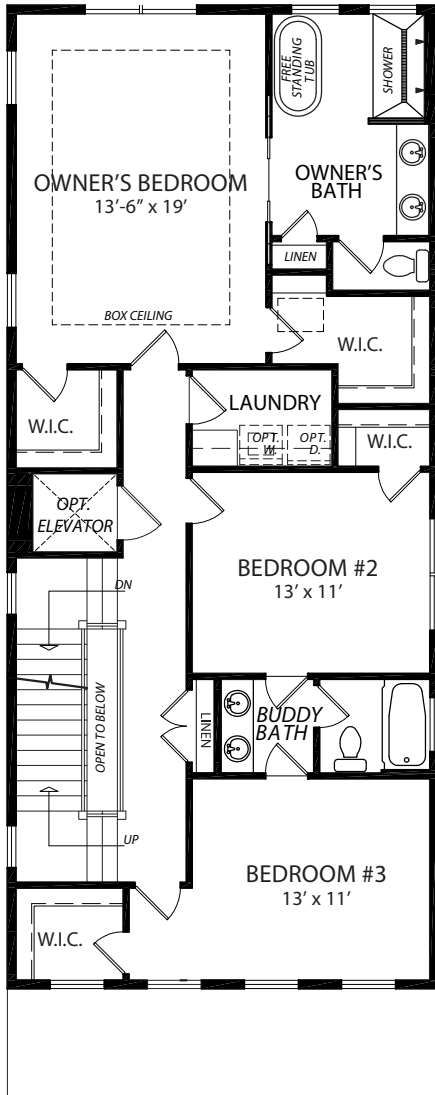

4926 47th St. NW

Washington D.C.

BEACON CREST
HOMES

(703) 342-2020 • www.BeaconCrestHomes.com

4926 47th St. NW

Washington D.C.

LOWER LEVEL
8'-9" CEILINGS

FIRST LEVEL
10' CEILINGS

4926 47th St. NW

Washington D.C.

SECOND LEVEL
9' CEILINGS

LOFT LEVEL

BEACON CREST
HOMES

(703) 342-2020 • www.BeaconCrestHomes.com

All floorplans, dimensions and elevations are approximate and subject to change without notice. Room dimensions and window locations may vary with elevation. Elevation depiction is artist's rendering.