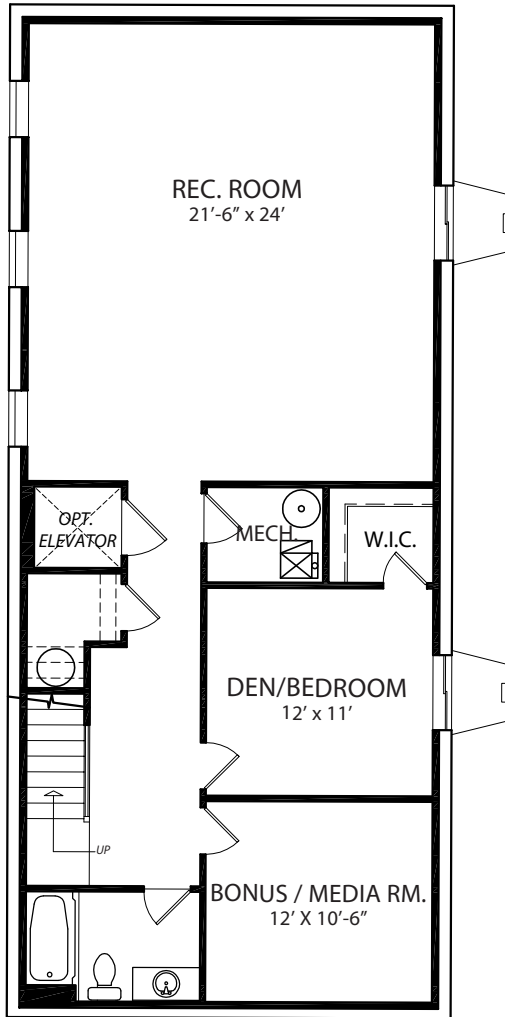

4926 47th St. NW

Washington D.C.

BEACON CREST
HOMES

(703) 342-2020 • www.BeaconCrestHomes.com

4926 47th St. NW

Washington D.C.

LOWER LEVEL
8'-9" CEILINGS

FIRST LEVEL
10' CEILINGS

4926 47th St. NW

Washington D.C.

SECOND LEVEL
9' CEILINGS

LOFT LEVEL

BEACON CREST
HOMES

(703) 342-2020 • www.BeaconCrestHomes.com

All floorplans, dimensions and elevations are approximate and subject to change without notice. Room dimensions and window locations may vary with elevation. Elevation depiction is artist's rendering.