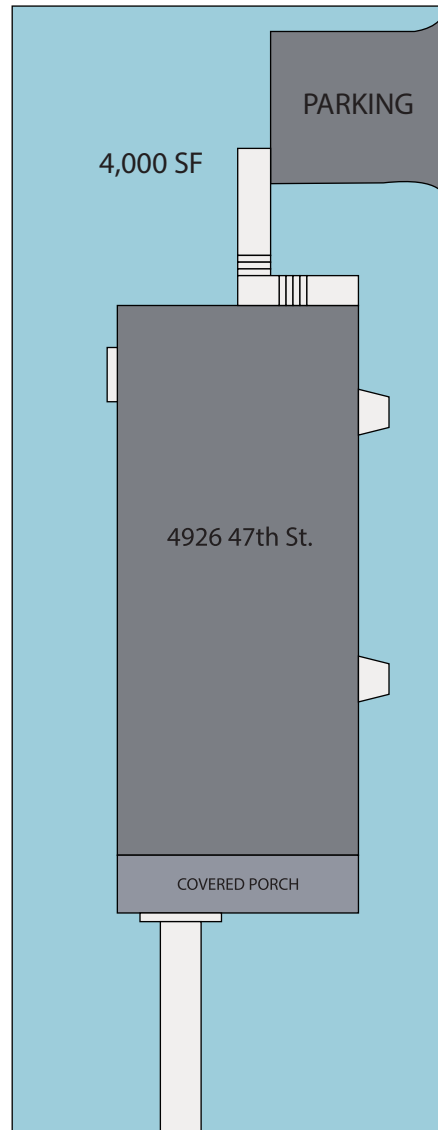

Homesite Layout

4926 47th St. NW, Washington D.C.

BEACON **CREST**
HOMES

(703) 342-2020 • www.BeaonCrestHomes.com