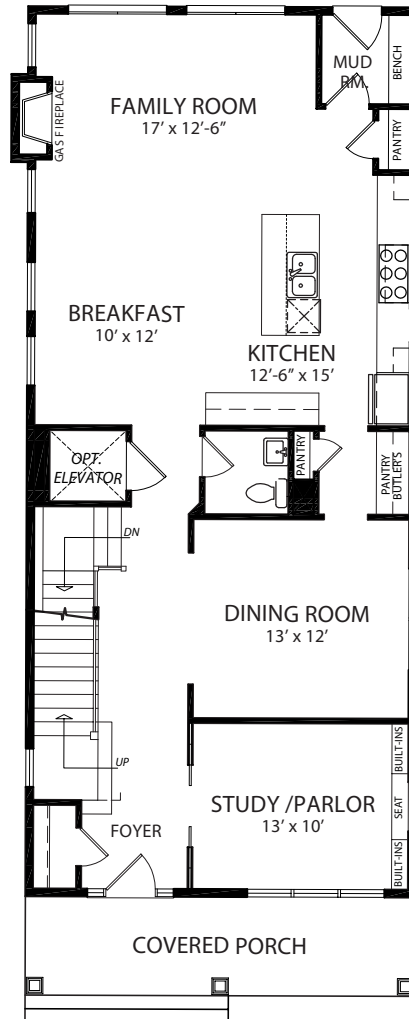

4926 47th St. NW

Washington D.C.

BEACON CREST
HOMES

(703) 342-2020 • www.BeaconCrestHomes.com

4926 47th St. NW

Washington D.C.

LOWER LEVEL
8'-9" CEILINGS

FIRST LEVEL
10' CEILINGS

4926 47th St. NW

Washington D.C.

SECOND LEVEL
9' CEILINGS

LOFT LEVEL

BEACON CREST
HOMES

(703) 342-2020 • www.BeaconCrestHomes.com

All floorplans, dimensions and elevations are approximate and subject to change without notice. Room dimensions and window locations may vary with elevation. Elevation depiction is artist's rendering.