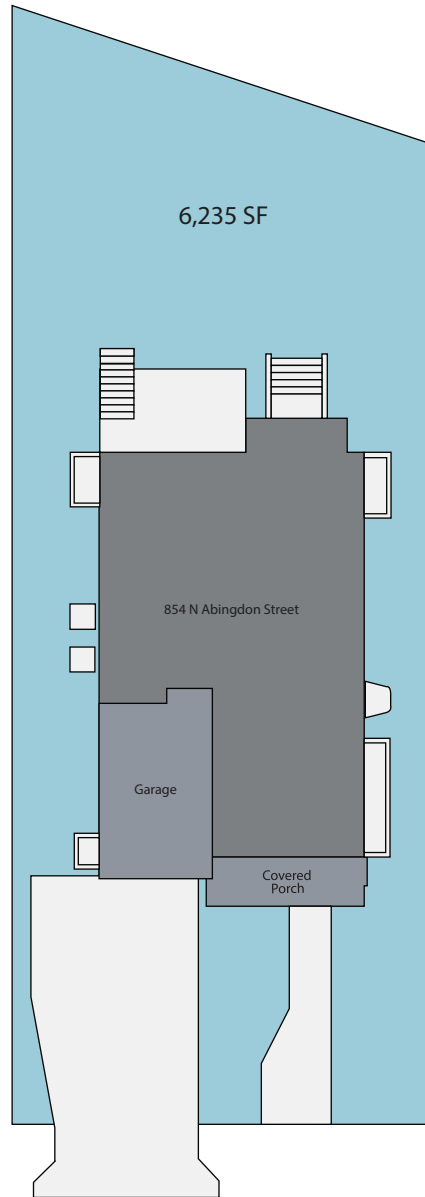

Homesite Layout

854 N Abingdon Street

BEACON  **CREST**
HOMES

(703) 342-2020 • www.BeaconCrestHomes.com

854 N Abingdon

Arlington, VA

BEACON CREST
HOMES

(703) 342-2020 • www.BeaconCrestHomes.com

854 N Abingdon

Arlington, VA

LOWER ELEVEL
8'9 CEILING
1220 SQ. FT.

MAIN LEVEL
10' CEILING
1323 SQ. FT.

854 N Abingdon

Arlington, VA

UPPER LEVEL
9' CEILING
1556 SQ. FT.

BEACON CREST
HOMES

(703) 342-2020 • www.BeaconCrestHomes.com

All floorplans, dimensions and elevations are approximate and subject to change without notice. Room dimensions and window locations may vary with elevation. Elevation depiction is artist's rendering.