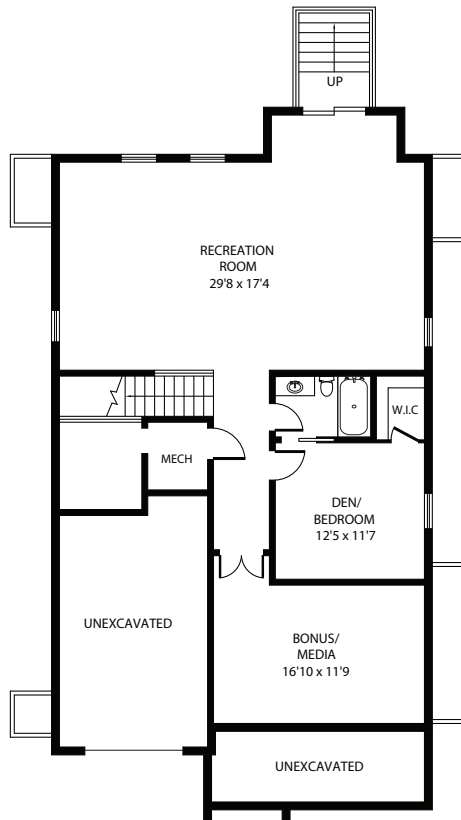

Homesite Layout

854 N Abingdon Street

BEACON  **CREST**
HOMES

(703) 342-2020 • www.BeaconCrestHomes.com

854 N Abingdon

Arlington, VA

BEACON CREST
HOMES

(703) 342-2020 • www.BeaconCrestHomes.com

854 N Abingdon

Arlington, VA

LOWER ELEVEL
8'9 CEILING
1220 SQ. FT.

MAIN LEVEL
10' CEILING
1323 SQ. FT.

854 N Abingdon

Arlington, VA

UPPER LEVEL
9' CEILING
1556 SQ. FT.

BEACON CREST
HOMES