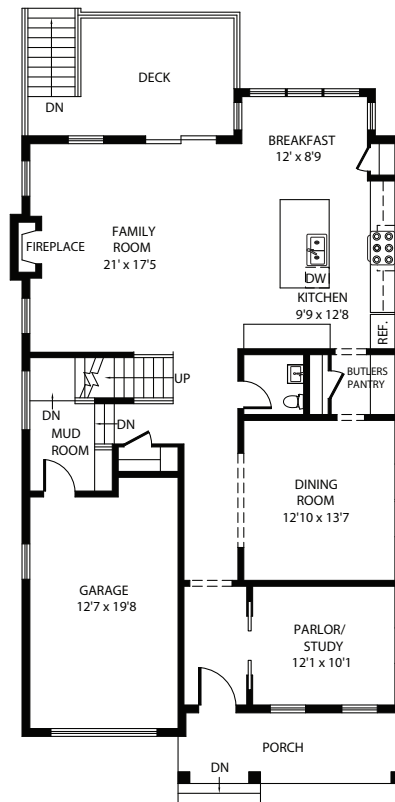

Homesite Layout

854 N Abingdon Street

BEACON  **CREST**
HOMES

(703) 342-2020 • www.BeaconCrestHomes.com

854 N Abingdon

Arlington, VA

BEACON CREST
HOMES

(703) 342-2020 • www.BeaconCrestHomes.com

854 N Abingdon

Arlington, VA

LOWER ELEVEL
8'9 CEILING
1220 SQ. FT.

MAIN LEVEL
10' CEILING
1323 SQ. FT.

854 N Abingdon

Arlington, VA

UPPER LEVEL
9' CEILING
1556 SQ. FT.

BEACON CREST
HOMES

(703) 342-2020 • www.BeaconCrestHomes.com

All floorplans, dimensions and elevations are approximate and subject to change without notice. Room dimensions and window locations may vary with elevation. Elevation depiction is artist's rendering.