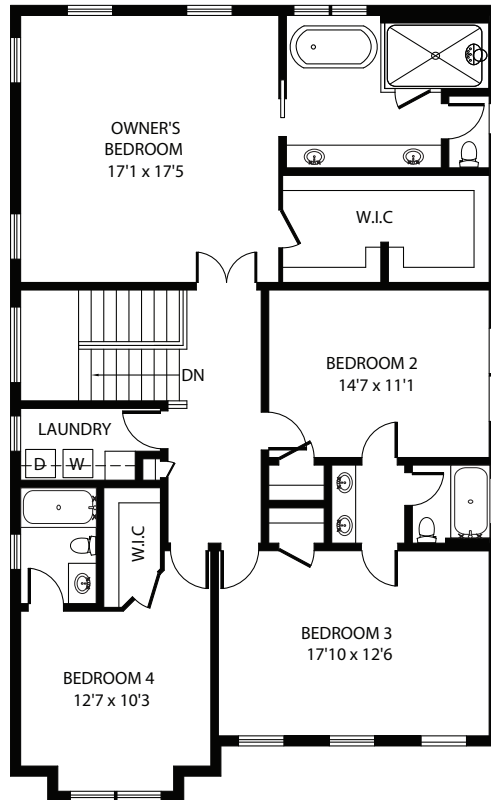

854 N Abingdon

Arlington, VA

LOWER ELEVEL
8'9 CEILING
1220 SQ. FT.

MAIN LEVEL
10' CEILING
1323 SQ. FT.

854 N Abingdon

Arlington, VA

UPPER LEVEL
9' CEILING
1556 SQ. FT.

BEACON CREST
HOMES

(703) 342-2020 • www.BeaconCrestHomes.com

All floorplans, dimensions and elevations are approximate and subject to change without notice. Room dimensions and window locations may vary with elevation. Elevation depiction is artist's rendering.