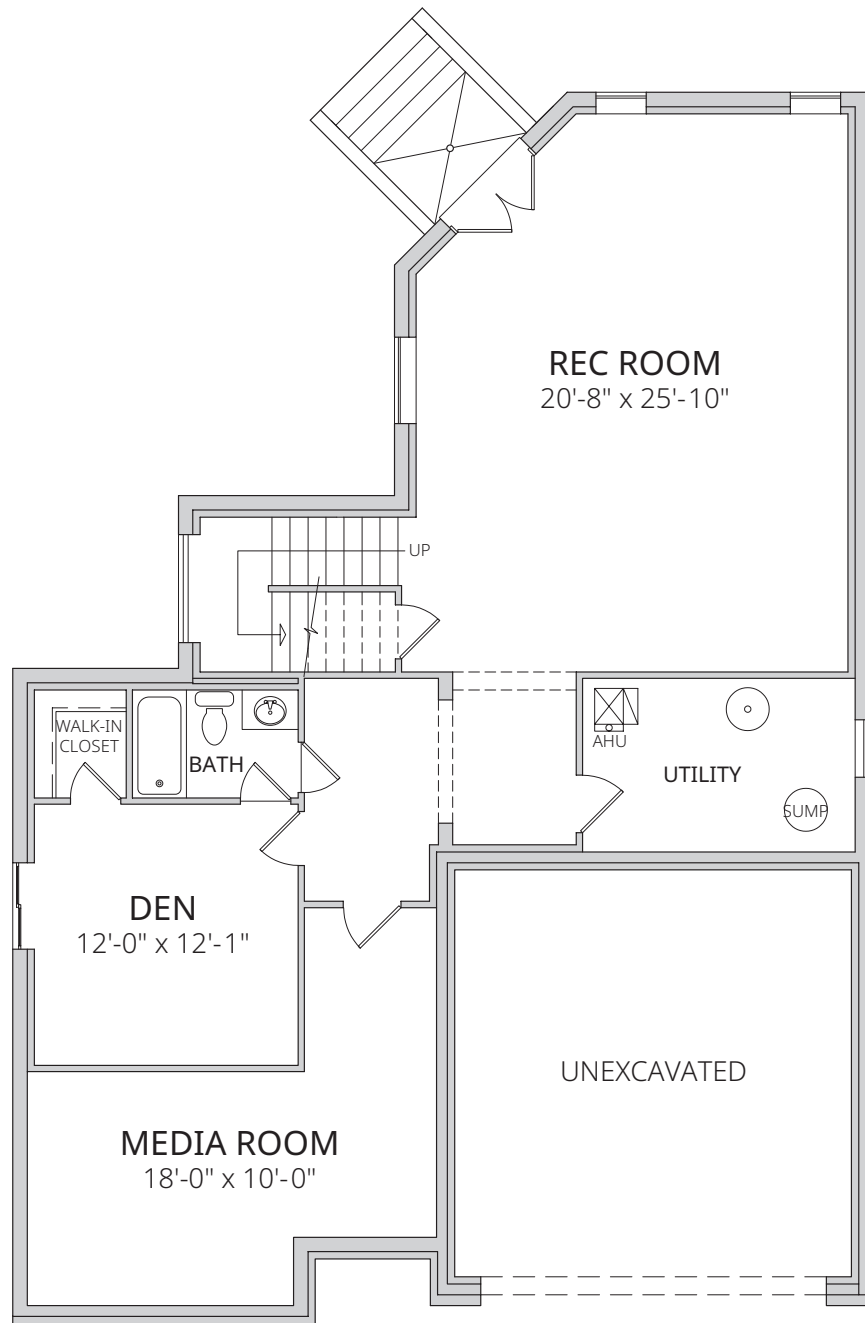

# 4199 East-West Highway

Chevy Chase, MD

LOWER LEVEL

**BEACON CREST**  
HOMES

(703) 342-2020 • [www.BeaconCrestHomes.com](http://www.BeaconCrestHomes.com)

All floorplans, dimensions and elevations are approximate and subject to change without notice. Room dimensions and window locations may vary with elevation.