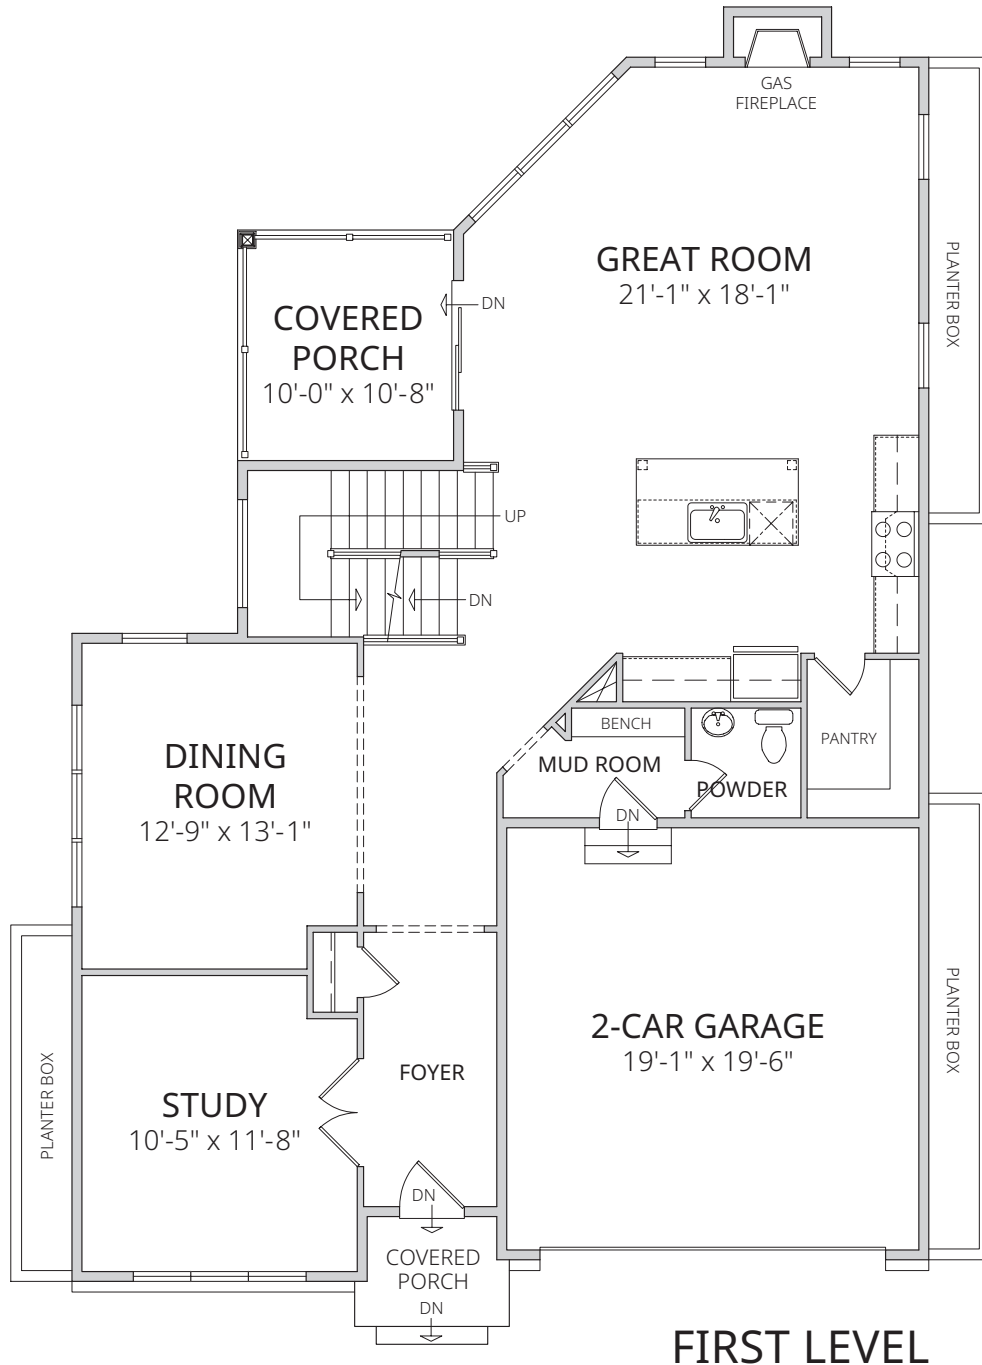

4199 East-West Highway

Chevy Chase, MD

BEACON CREST
HOMES

(703) 342-2020 • www.BeaconCrestHomes.com

All floorplans, dimensions and elevations are approximate and subject to change without notice. Room dimensions and window locations may vary with elevation.