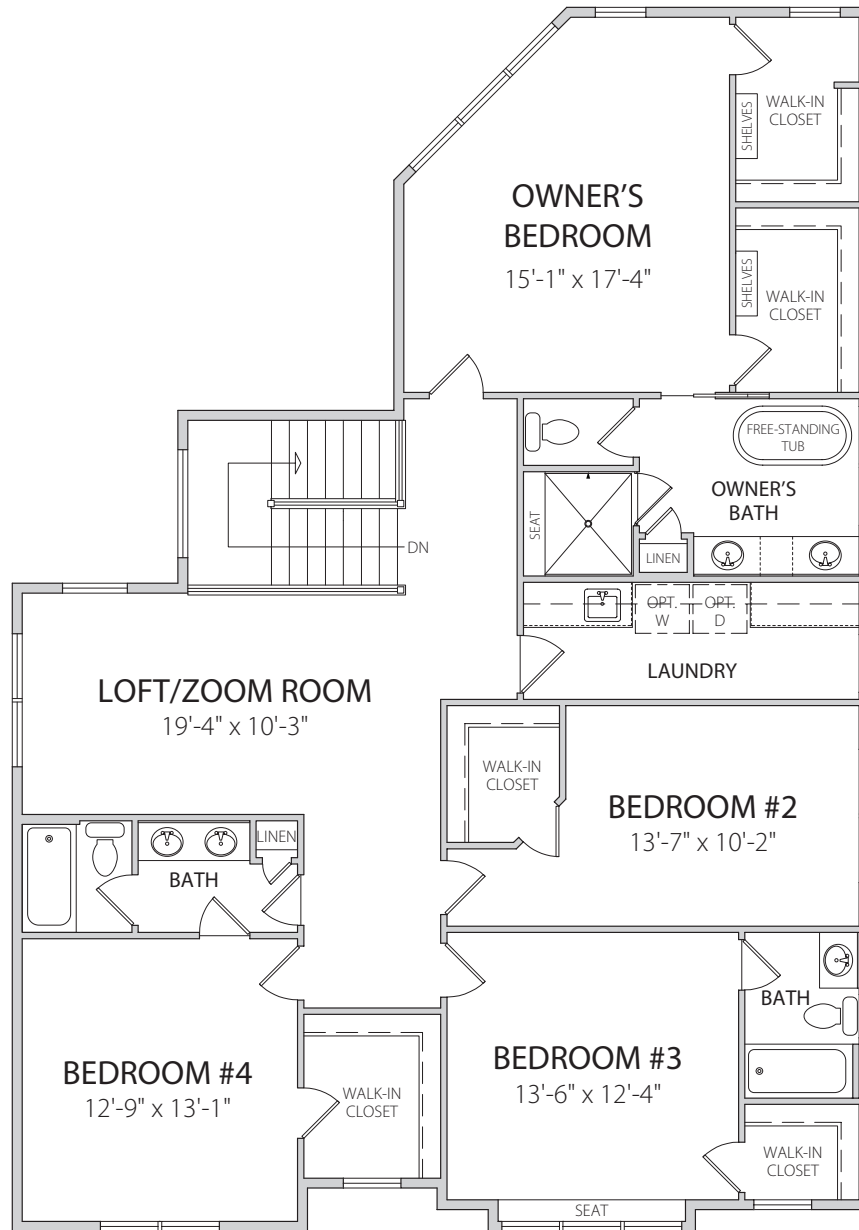

4199 East-West Highway

Chevy Chase, MD

SECOND LEVEL

BEACON CREST
HOMES

(703) 342-2020 • www.BeaonCrestHomes.com

All floorplans, dimensions and elevations are approximate and subject to change without notice. Room dimensions and window locations may vary with elevation.